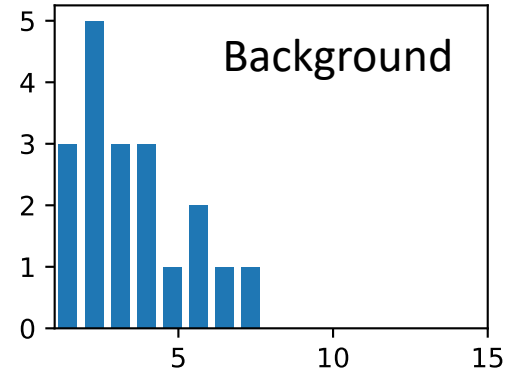

# Beam induced background histograms

Fiducial 

Background 

Time Spectra.

Time elapsed (seconds) between pressure drop (superheat) and bubble trigger.

join101.txt

join96.txt

join81.txt