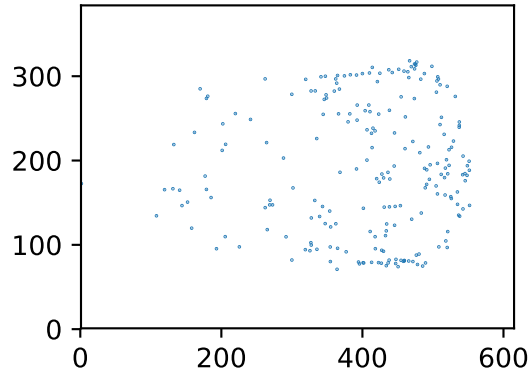

# Beam induced background histograms

Fiducial 

Background 

Time Spectra.

Time elapsed (seconds) between pressure drop (superheat) and bubble trigger.

join101.txt

join96.txt

join81.txt