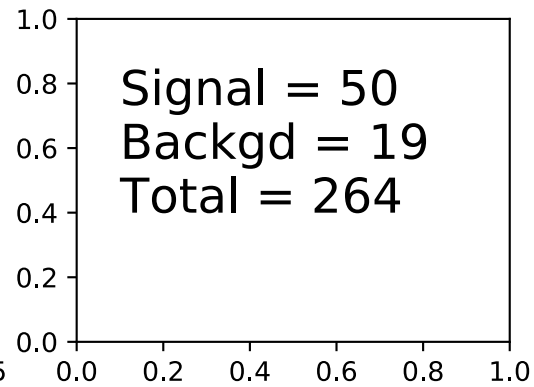

# Beam induced background histograms

Fiducial 

Background 

Time Spectra.

Time elapsed (seconds) between pressure drop (superheat) and bubble trigger.

join101.txt

join96.txt

join81.txt