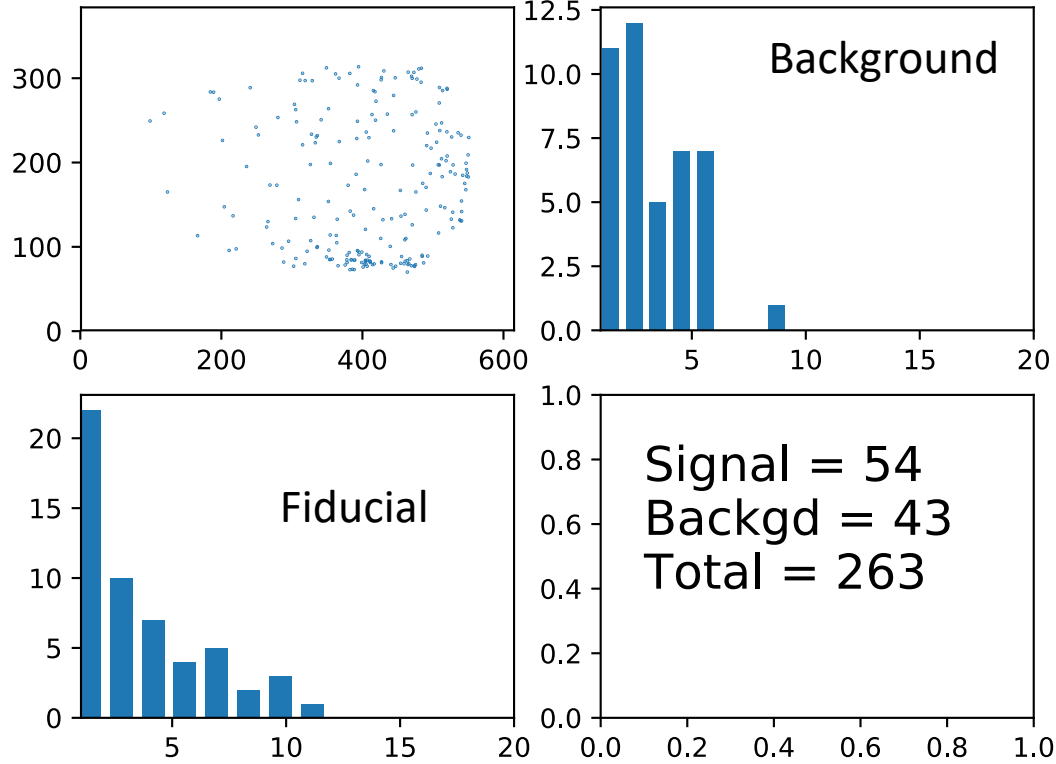

# Beam induced background histograms

Fiducial 

Background 

Time Spectra.

Time elapsed (seconds) between pressure drop (superheat) and bubble trigger.

join101.txt

join96.txt

join81.txt