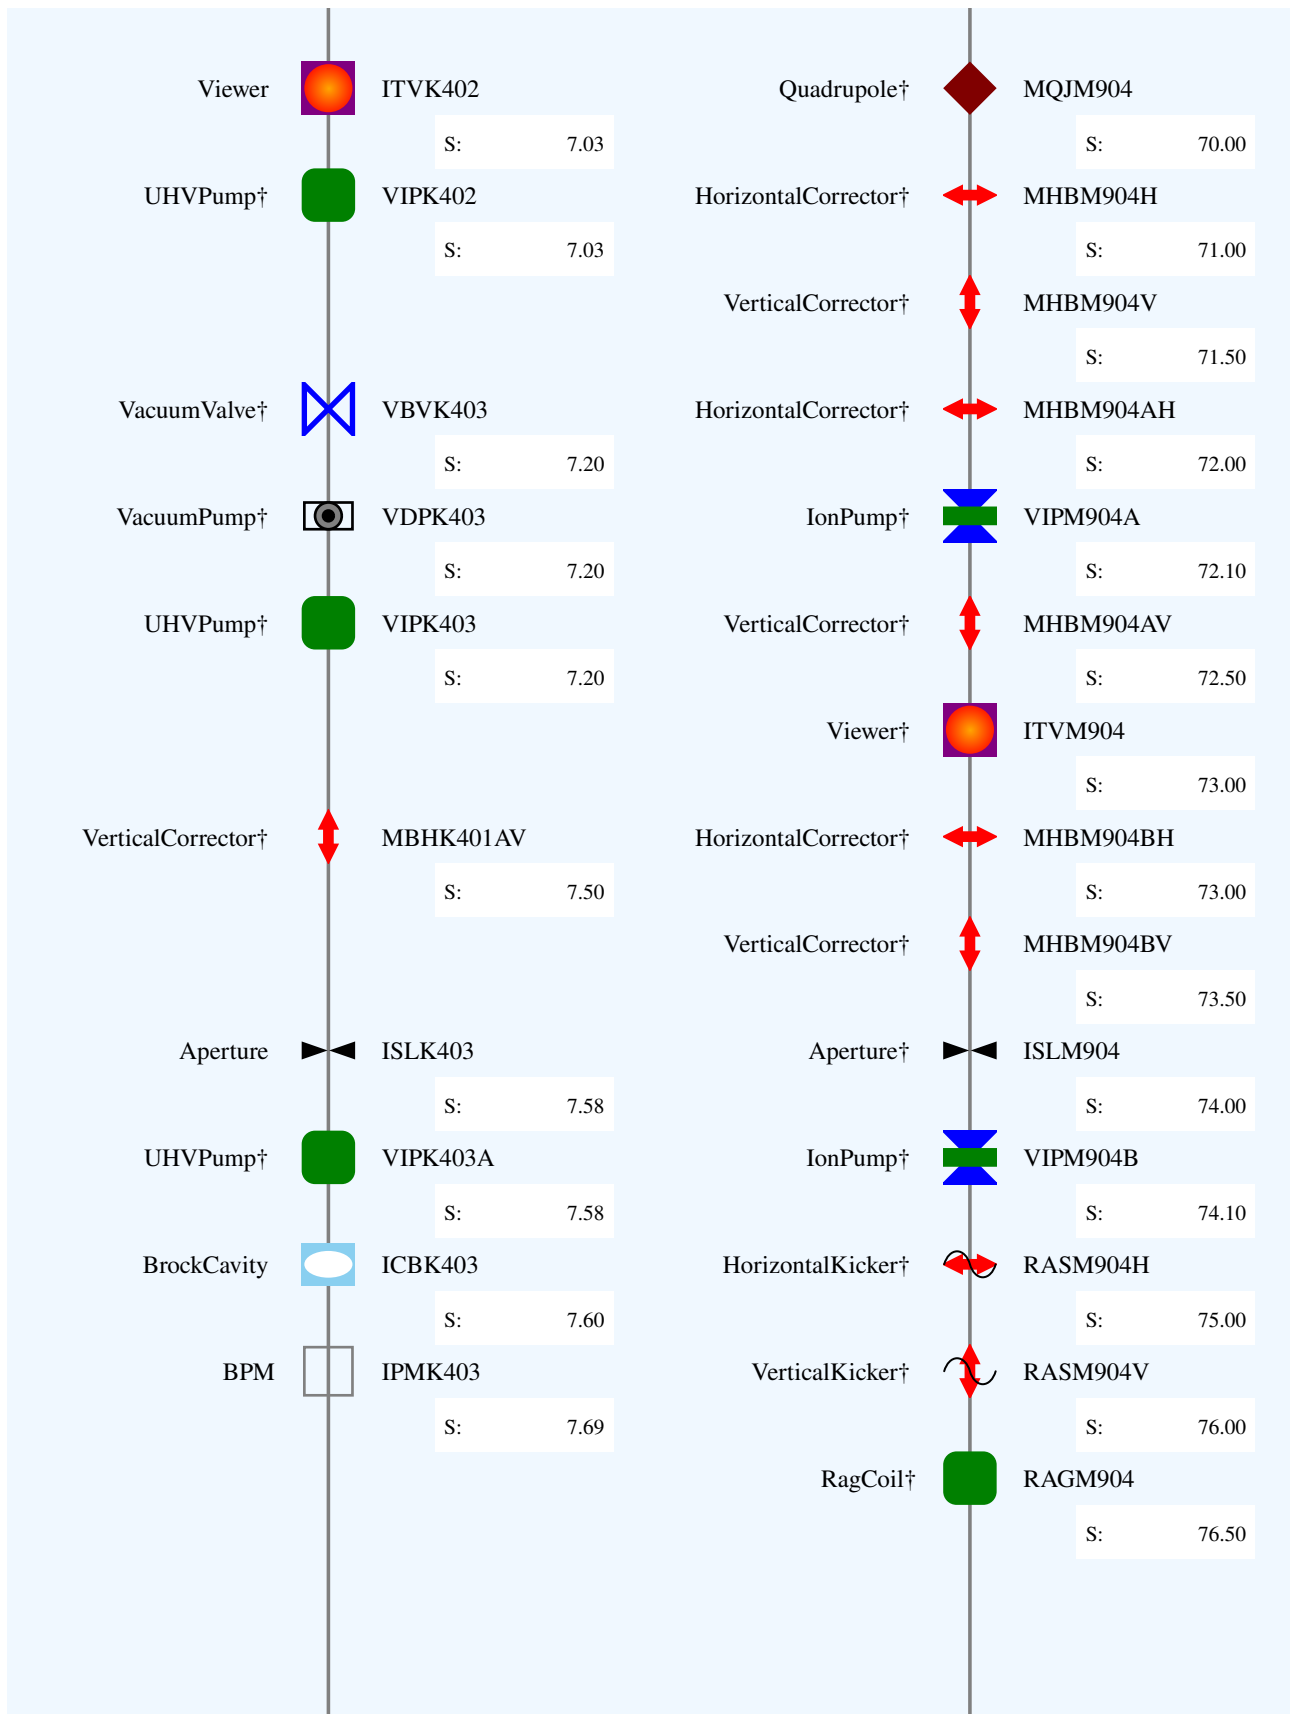

HDICEDump Zone Diagram

Notes:

- 1. Not to scale
- 2. S in meters
- 3. * Unpowered, † Not Modeled

Generated: 15-Sep-2020