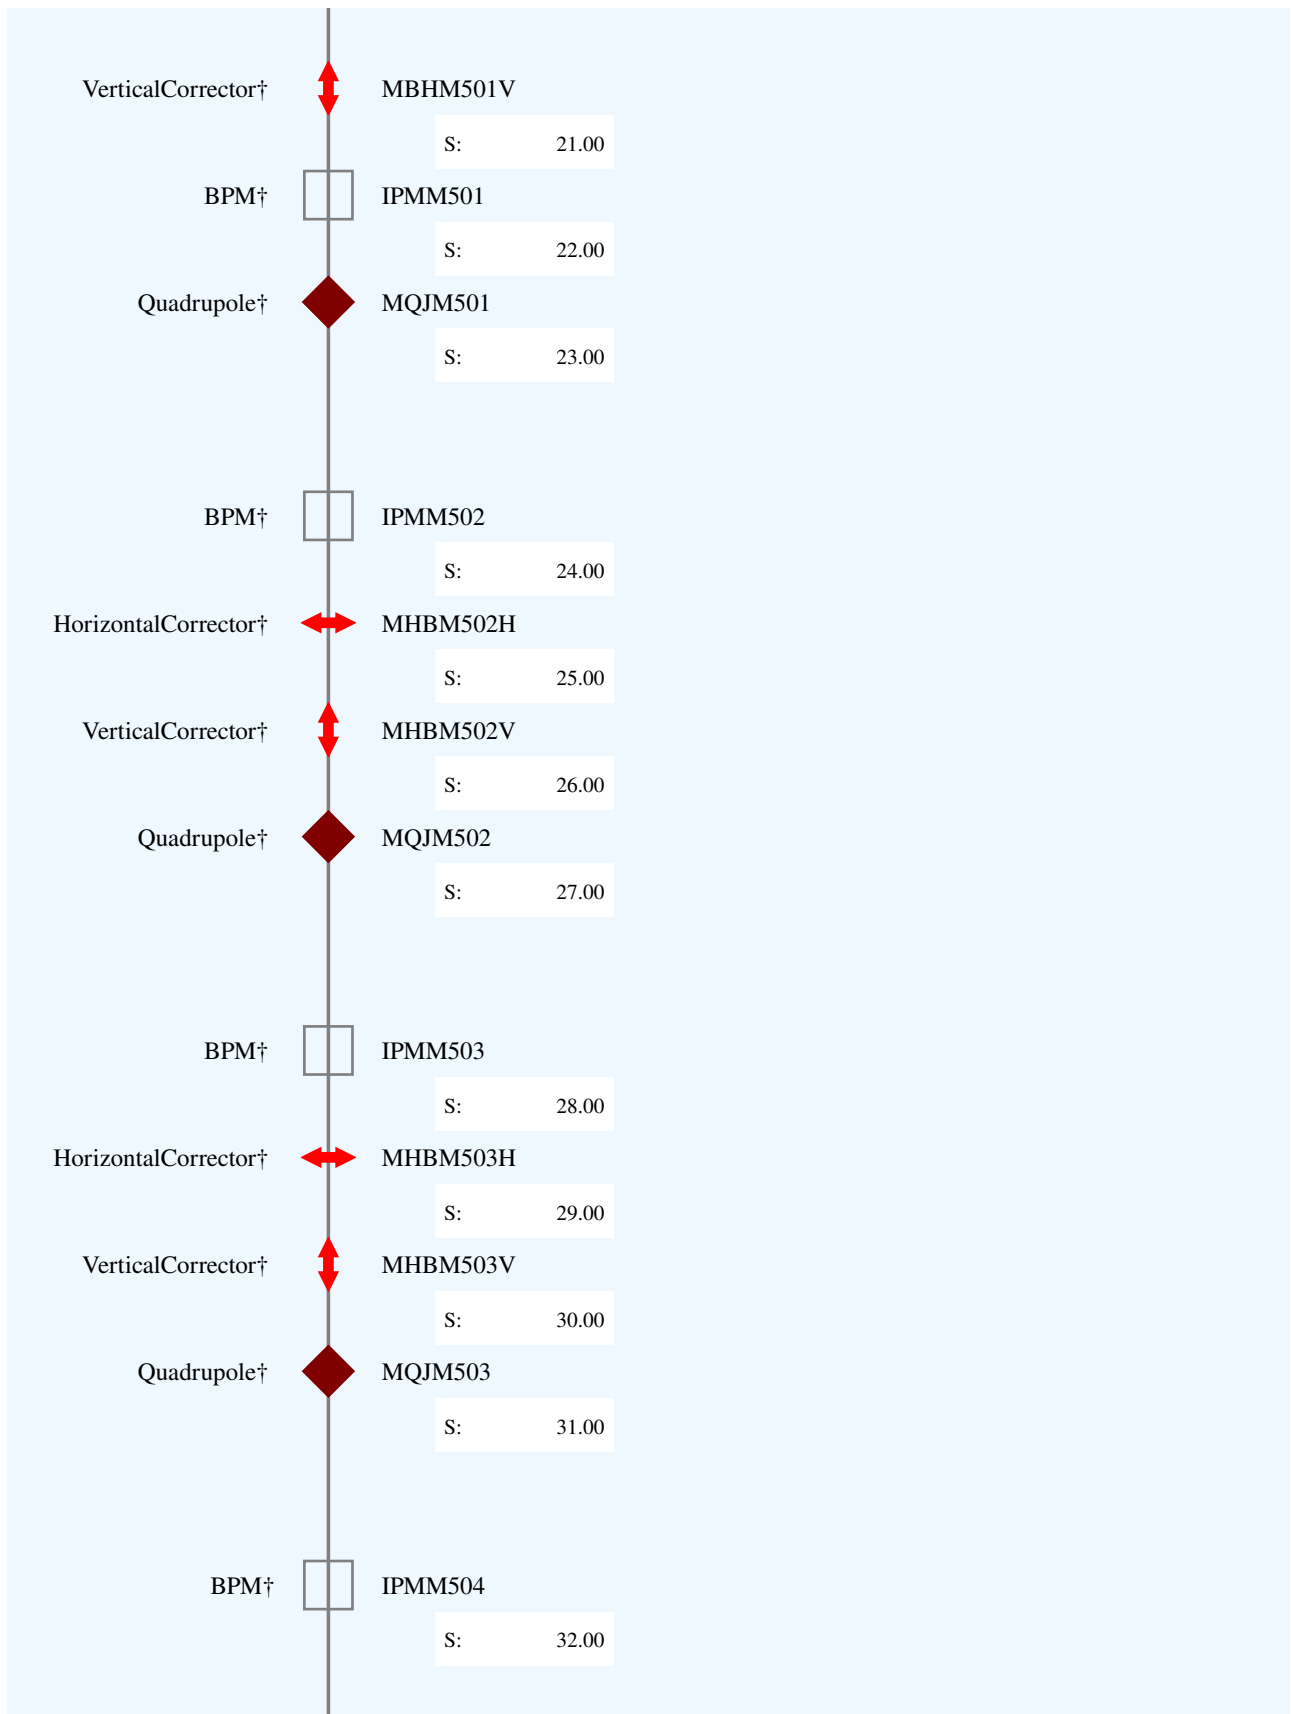

HDICEDump Zone Diagram

Notes:

- 1. Not to scale
- 2. S in meters
- 3. * Unpowered, † Not Modeled

Generated: 15-Sep-2020