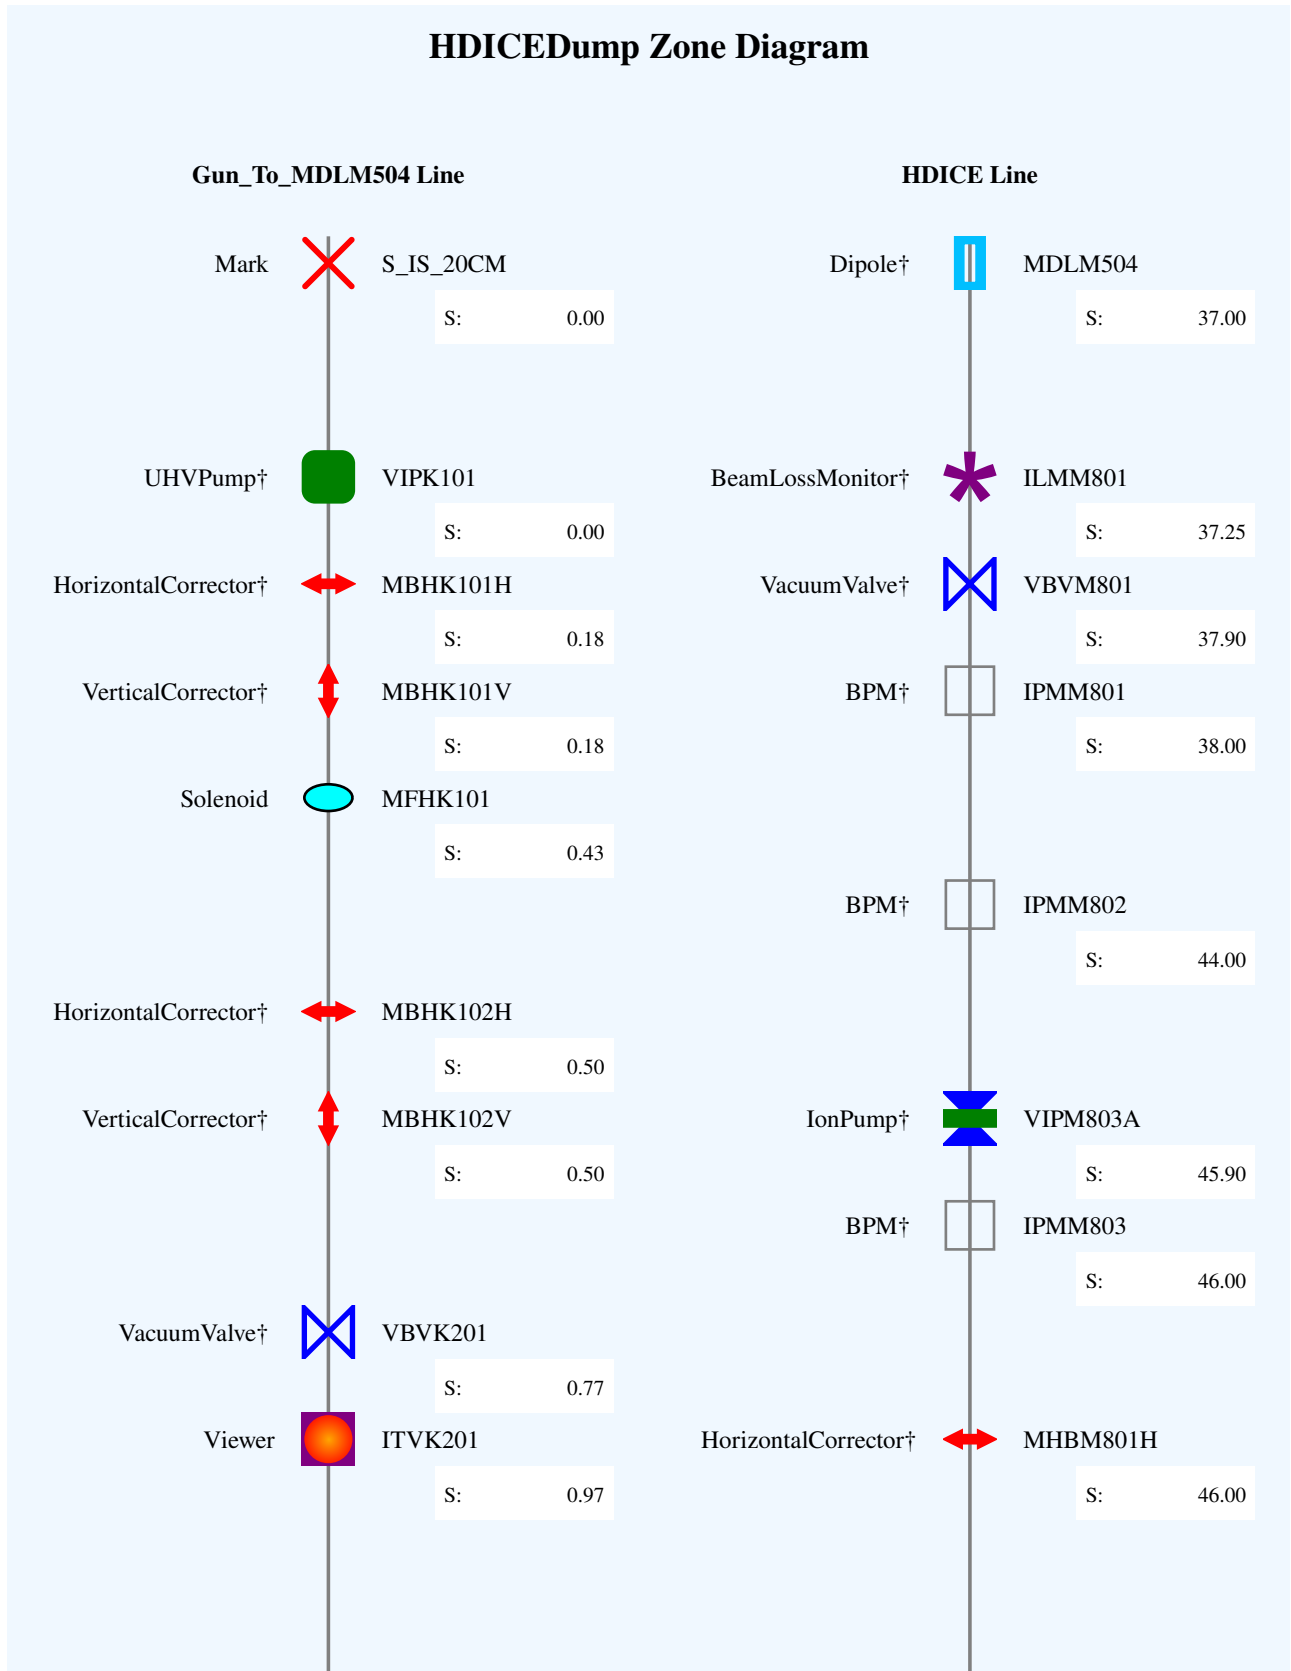

HDICEDump Zone Diagram

Notes:

- 1. Not to scale
- 2. S in meters
- 3. * Unpowered, † Not Modeled

Generated: 15-Sep-2020