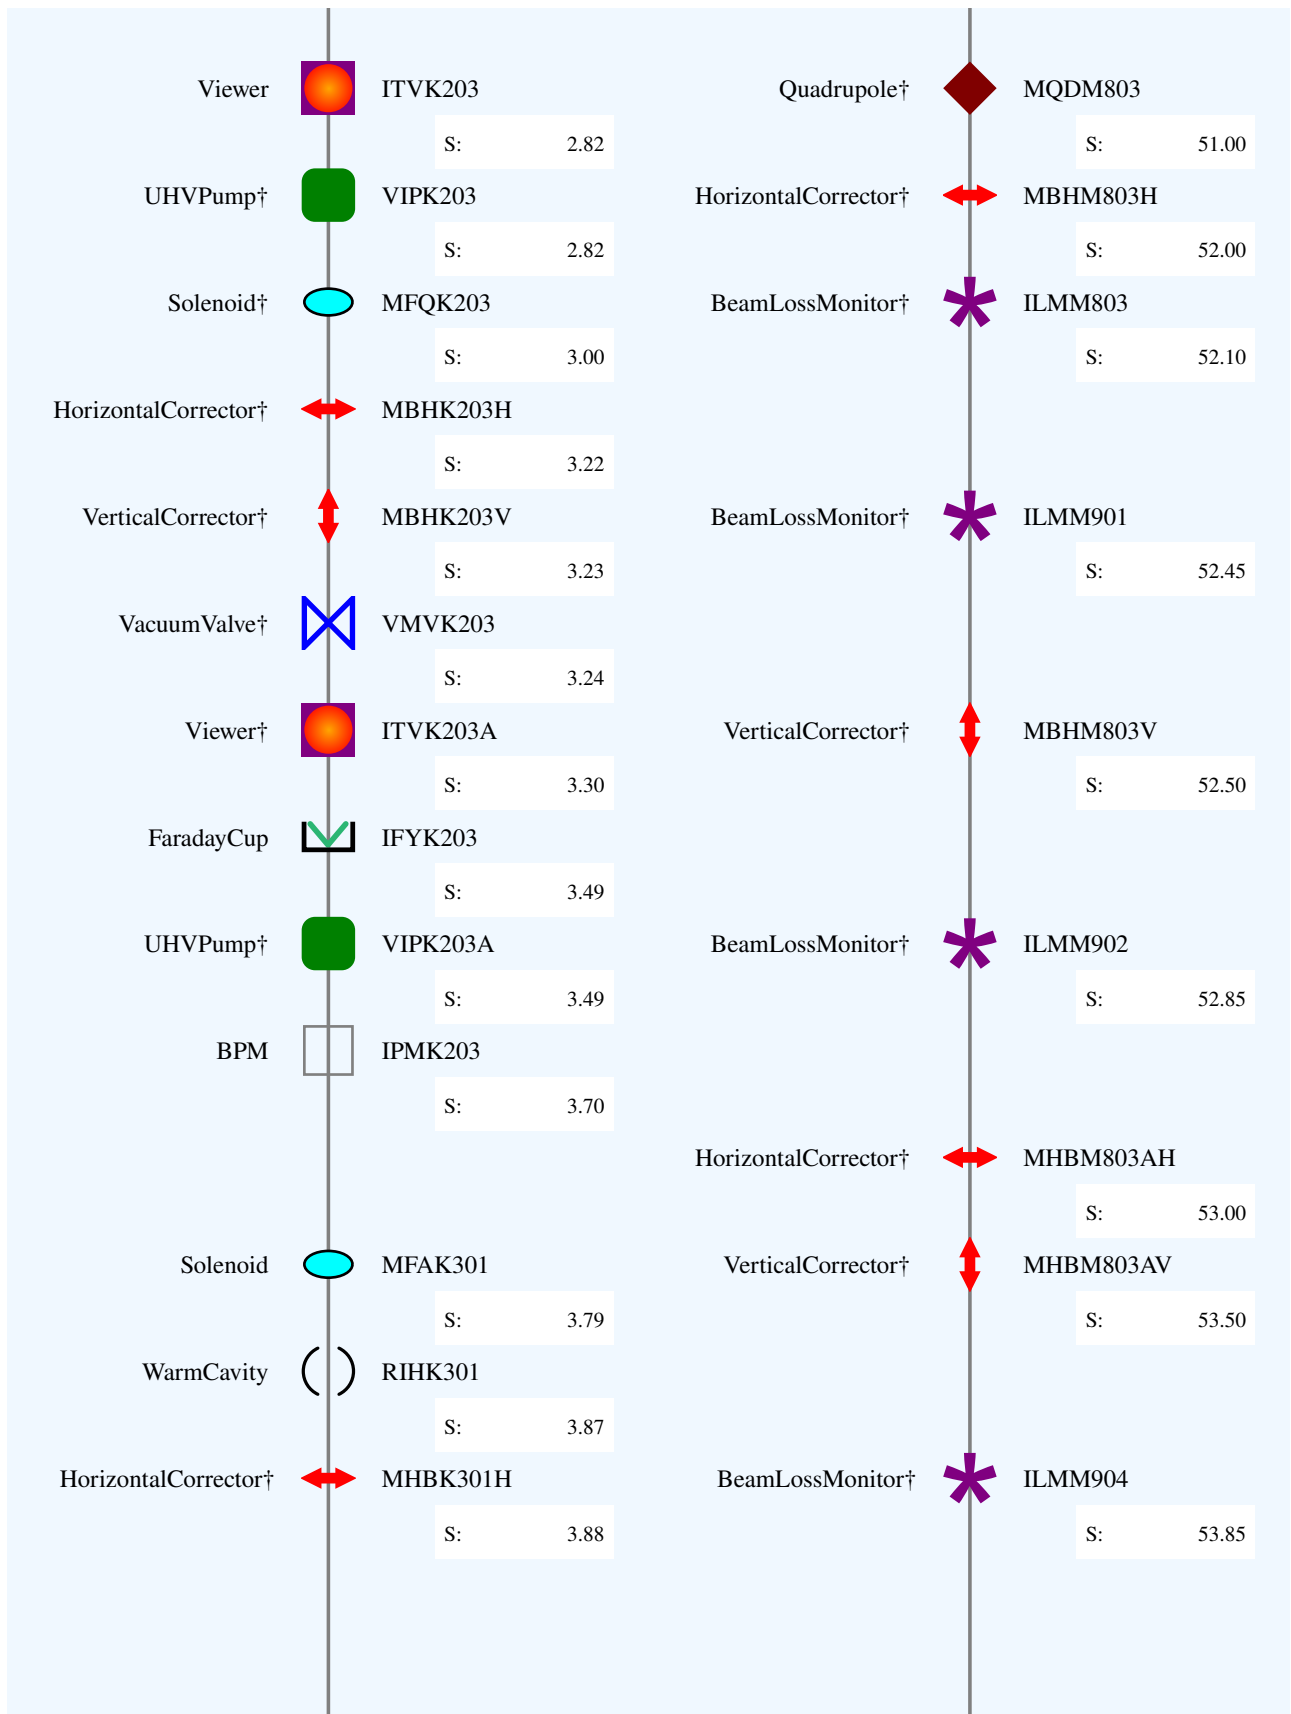

HDICEDump Zone Diagram

Notes:

- 1. Not to scale
- 2. S in meters
- 3. * Unpowered, † Not Modeled

Generated: 15-Sep-2020