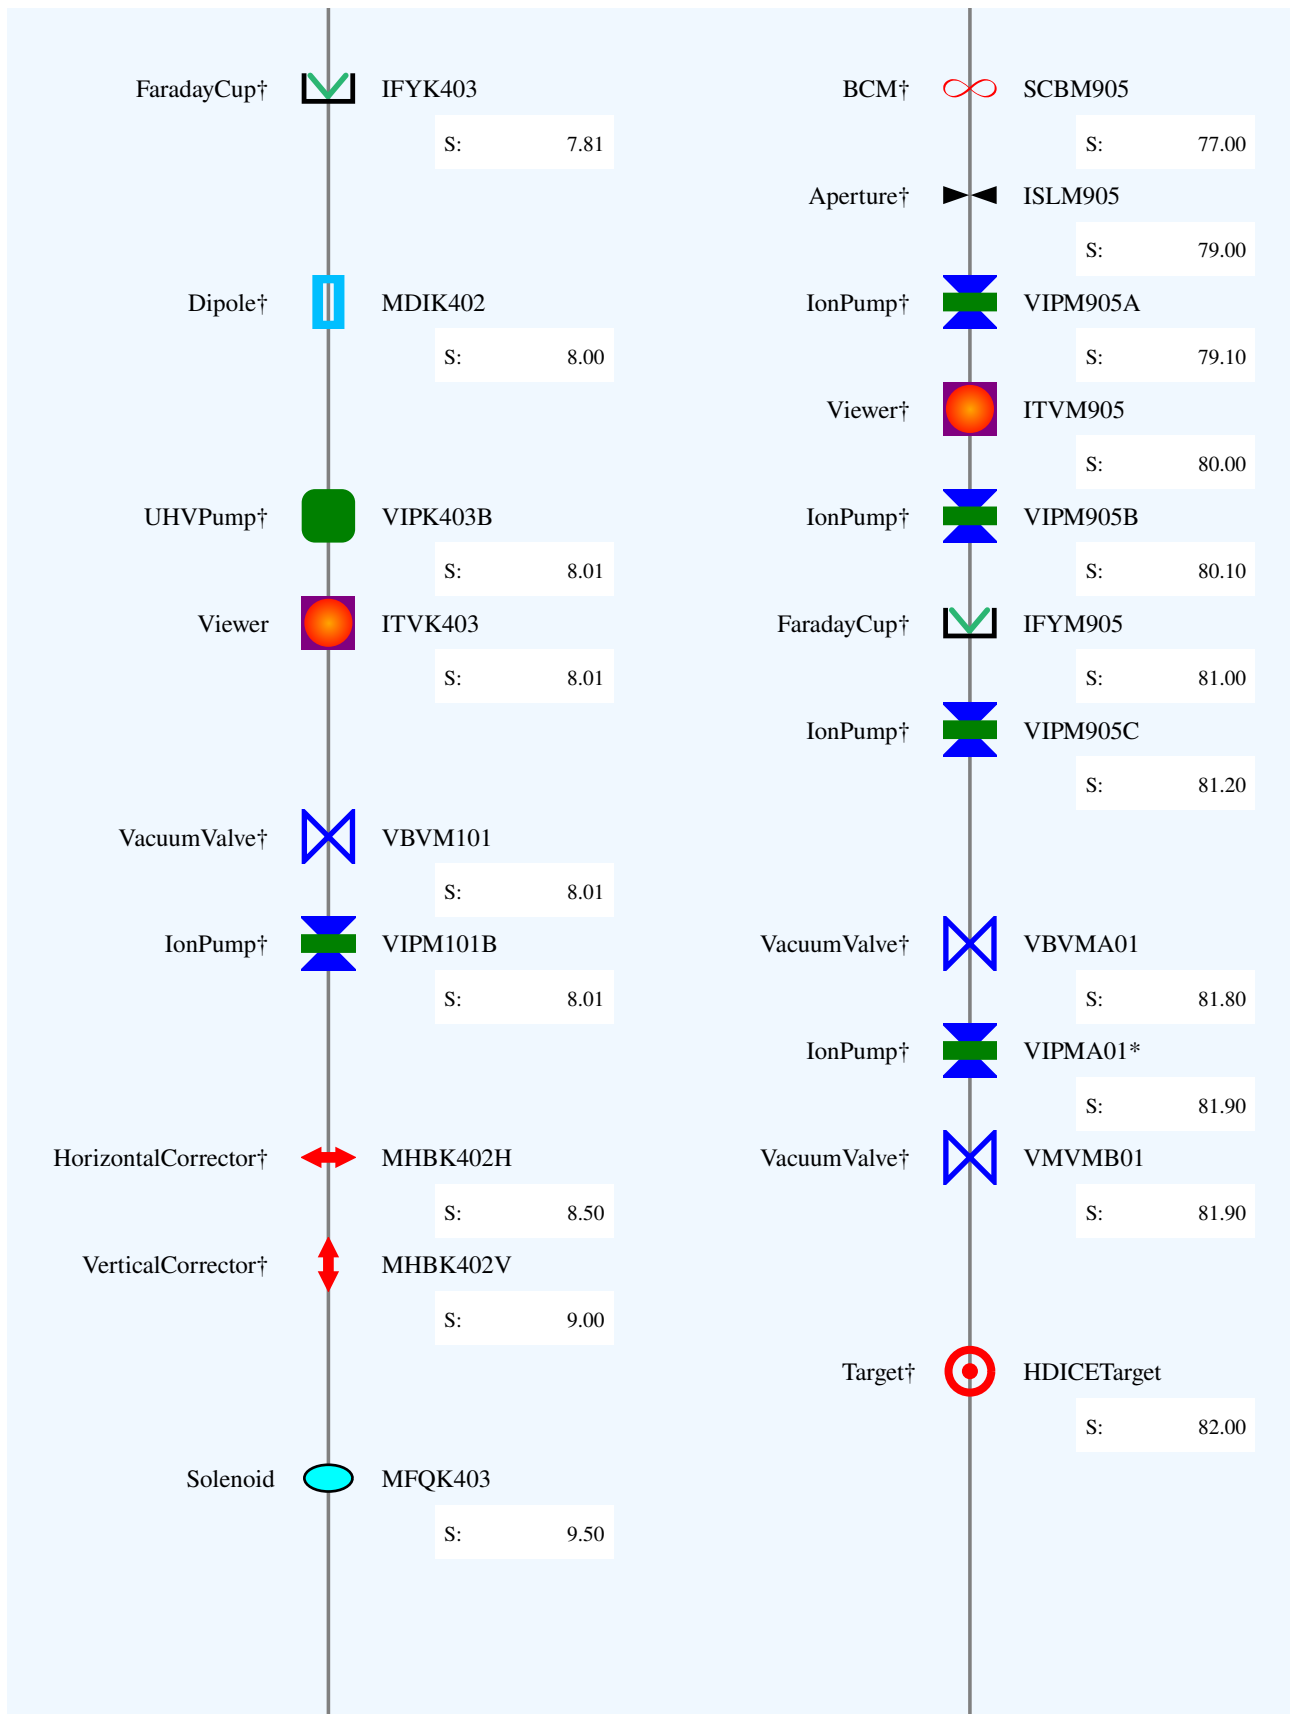

HDICEDump Zone Diagram

Notes:

- 1. Not to scale
- 2. S in meters
- 3. * Unpowered, † Not Modeled

Generated: 15-Sep-2020