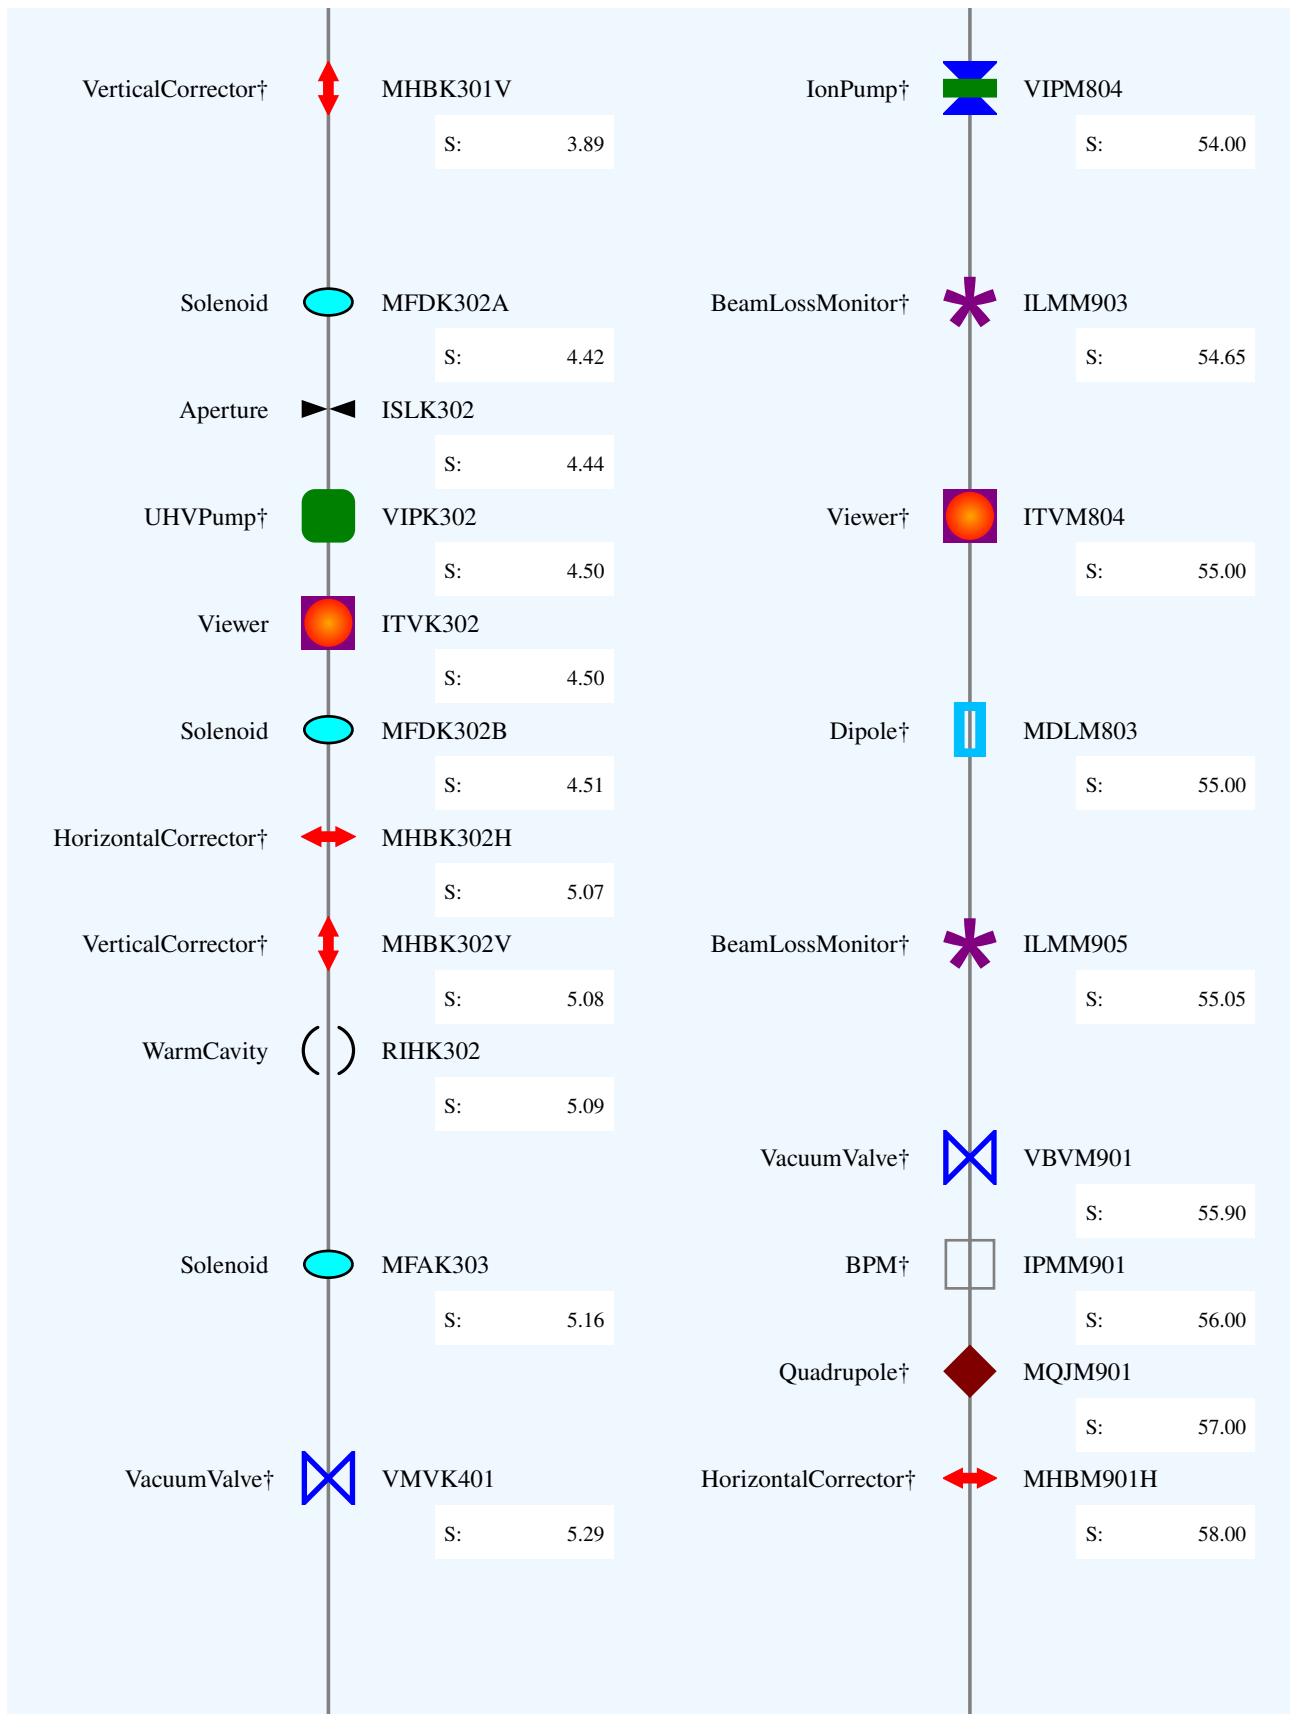

HDICEDump Zone Diagram

Notes:

- 1. Not to scale
- 2. S in meters
- 3. * Unpowered, † Not Modeled

Generated: 15-Sep-2020