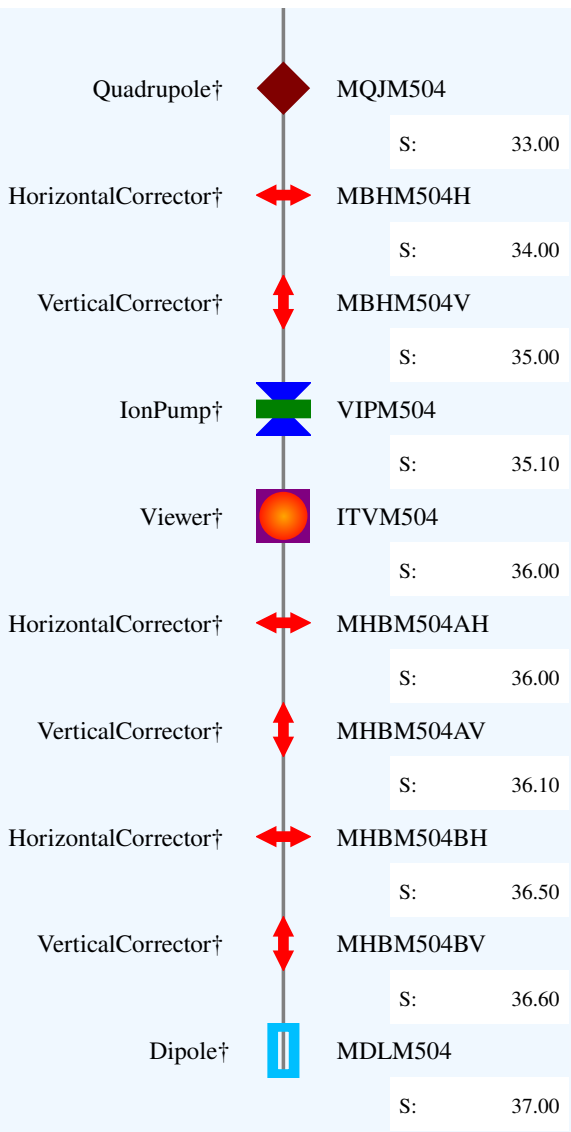

HDICEDump Zone Diagram

Notes:

- 1. Not to scale
- 2. S in meters
- 3. * Unpowered, † Not Modeled

Generated: 15-Sep-2020