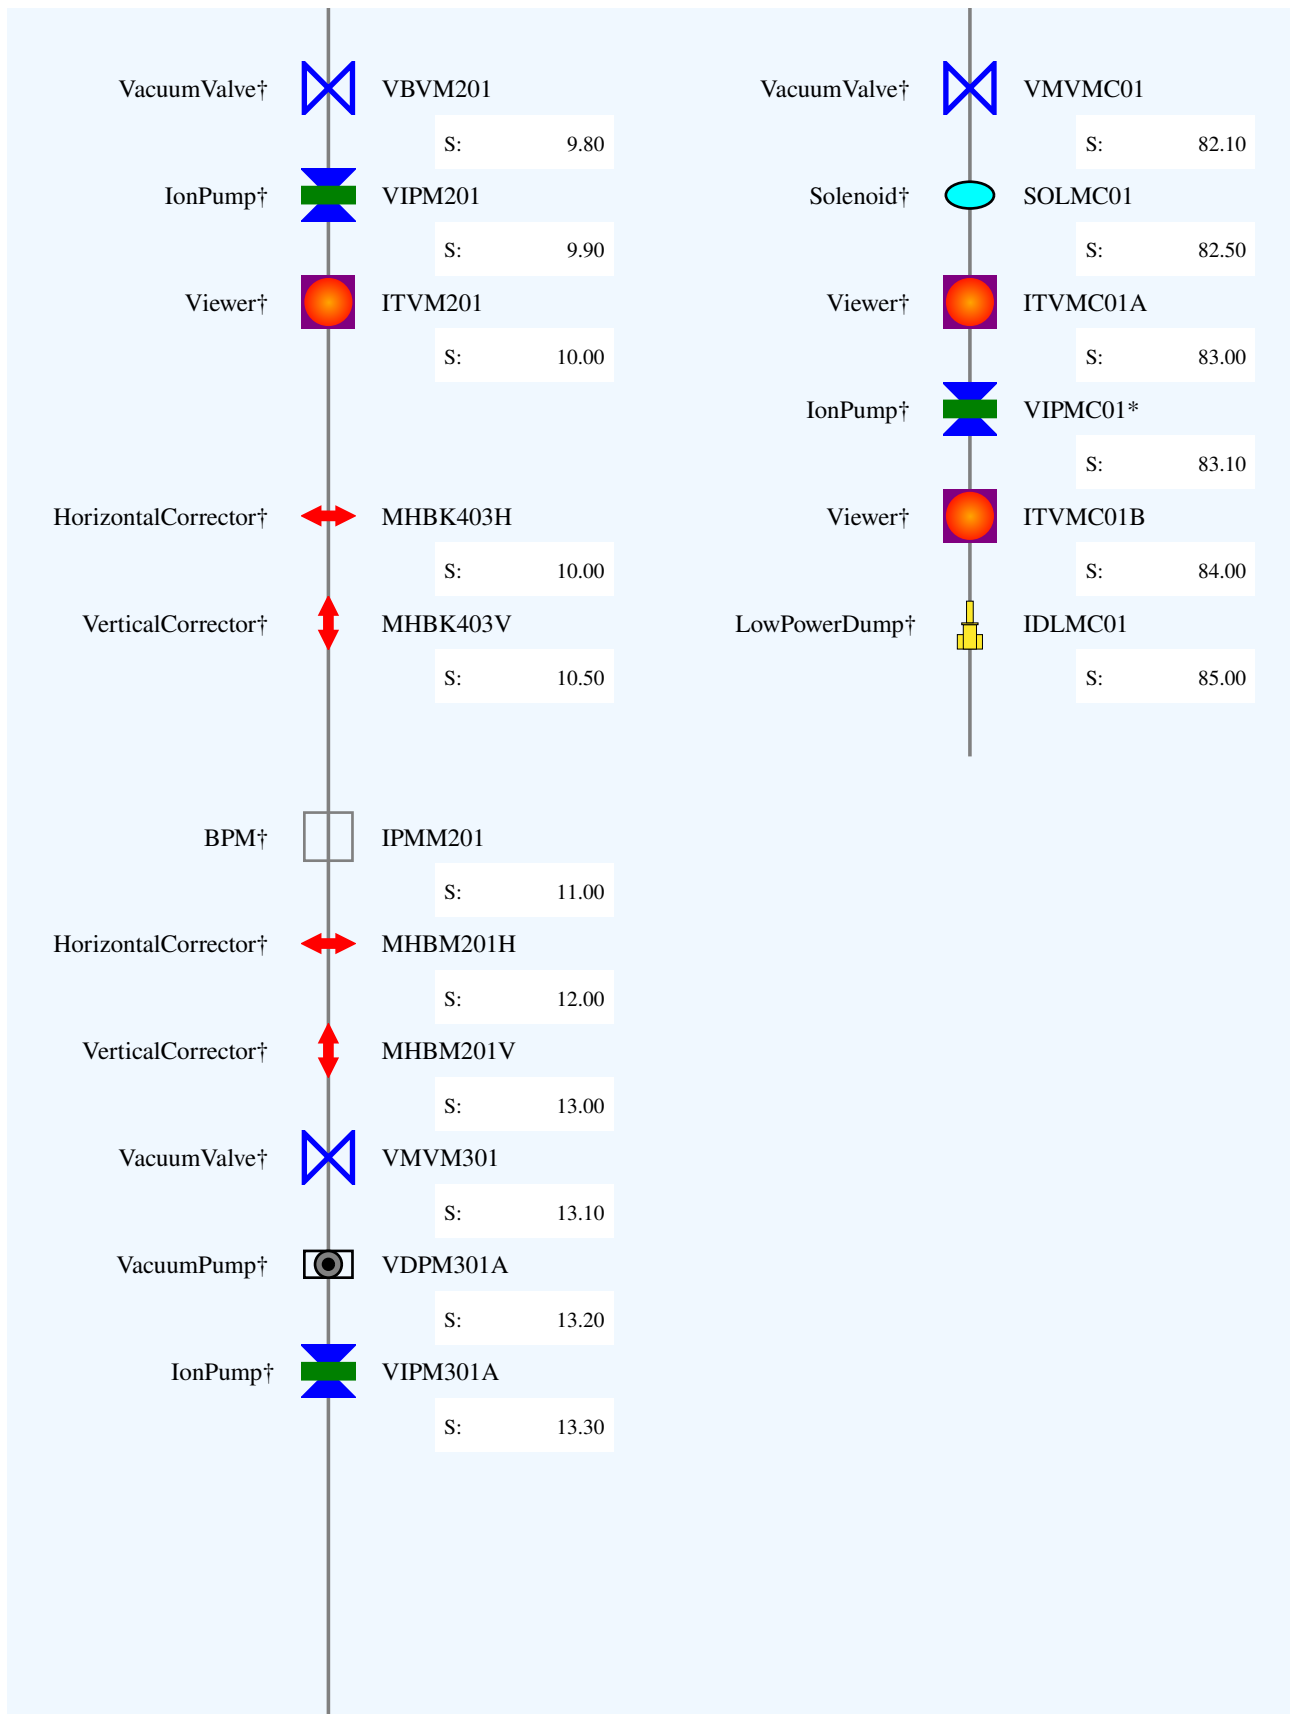

HDICEDump Zone Diagram

Notes:

- 1. Not to scale
- 2. S in meters
- 3. * Unpowered, † Not Modeled

Generated: 15-Sep-2020