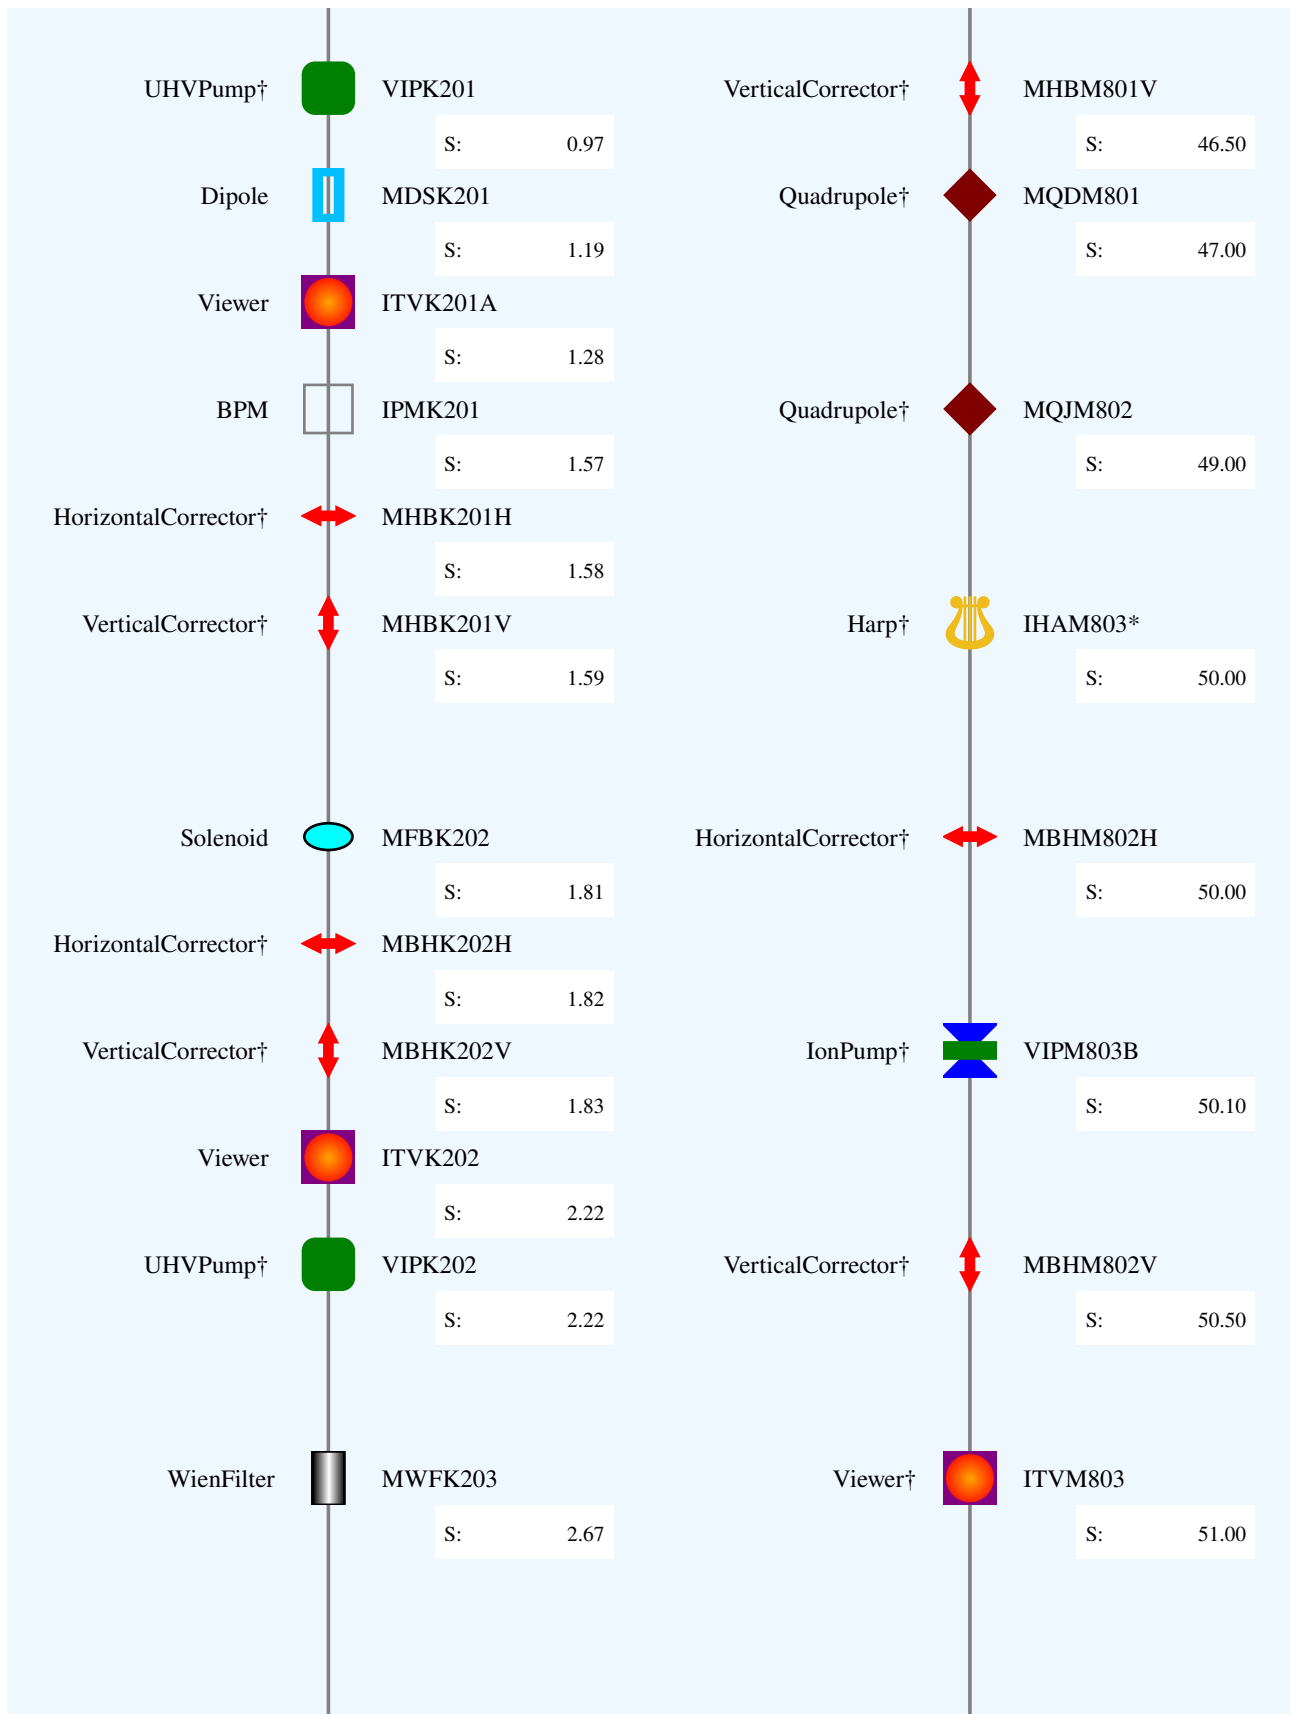

HDICEDump Zone Diagram

Notes:

- 1. Not to scale
- 2. S in meters
- 3. * Unpowered, † Not Modeled

Generated: 15-Sep-2020