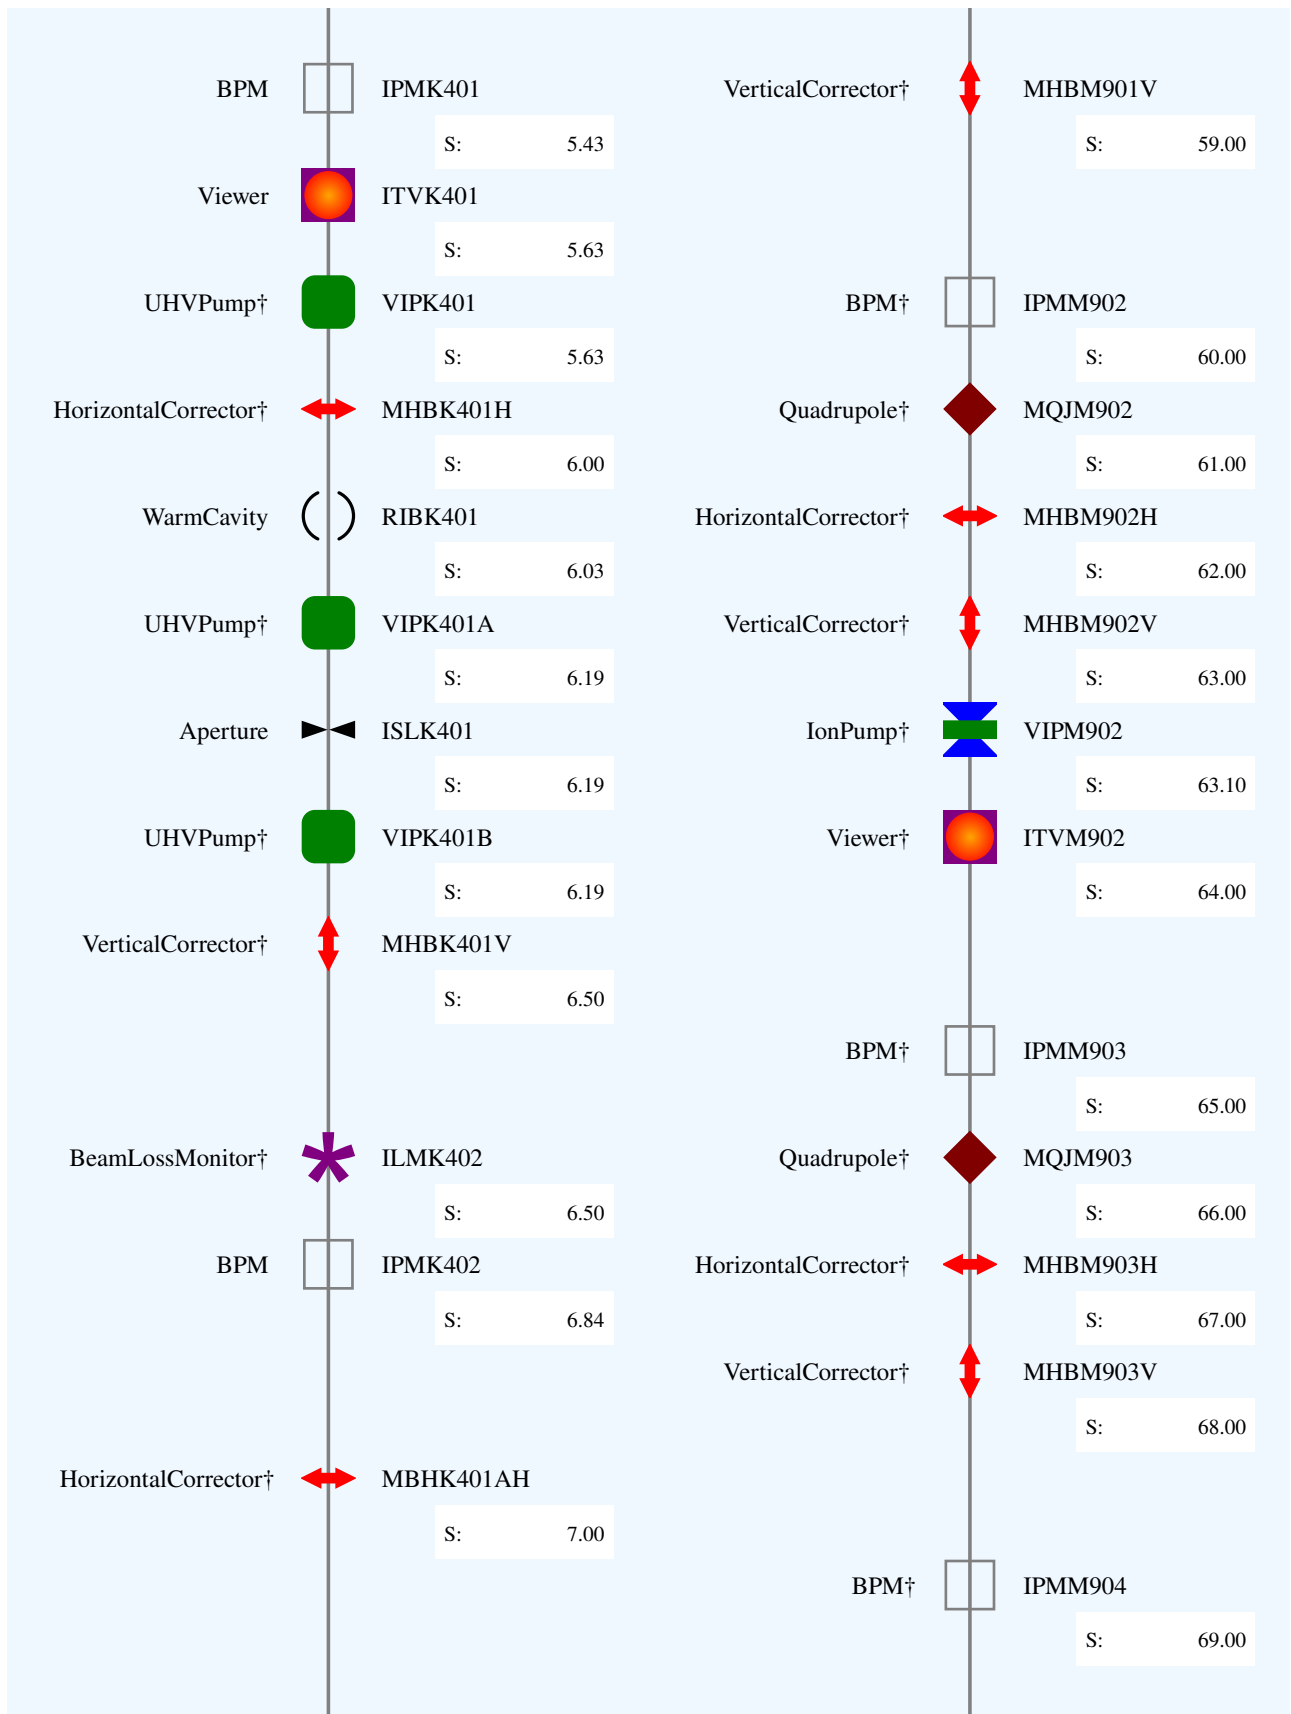

HDICEDump Zone Diagram

Notes:

- 1. Not to scale
- 2. S in meters
- 3. * Unpowered, † Not Modeled

Generated: 15-Sep-2020