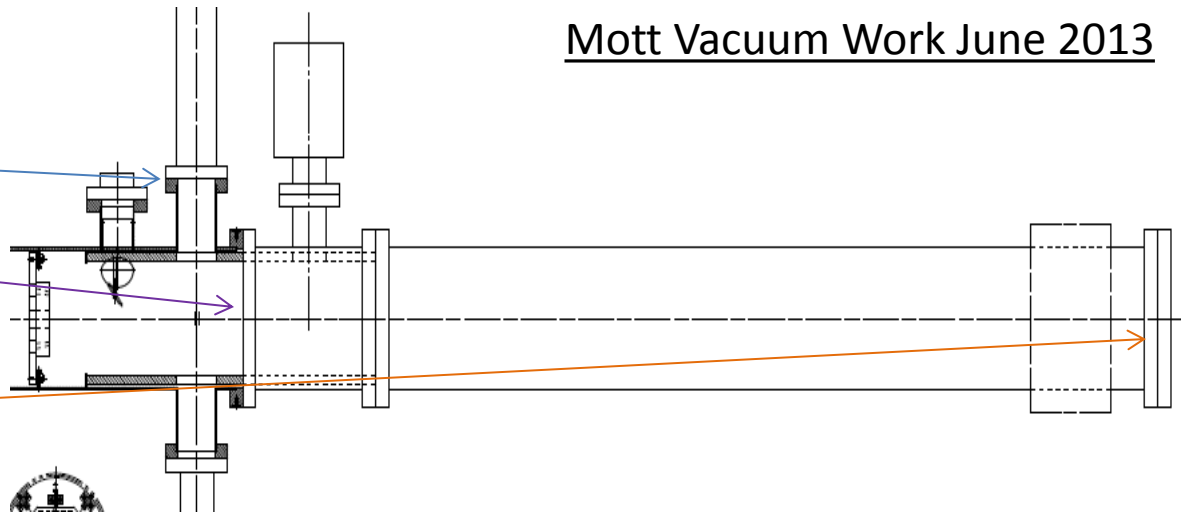

## Monday, 6/3

- Vent Mott
- Remove target ladder
- Safe targets
- Disconnect chamber joint
- Document & photograph
- Disconnect dump joint

Mott Vacuum Work June 2013

## Tuesday, 6/4

- Survey collimator
- Measure mirror holder insertion