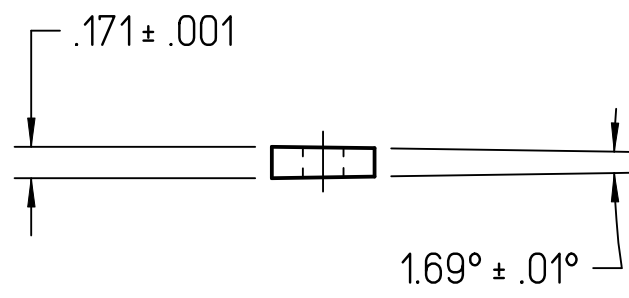

MATERIAL: STAINLESS STEEL 304
 QUANTITY: 2 EACH

2X ϕ .221 THRU

THIS WILL BE USED ON DRAWING
 JL009113

ALSO MAKE ONE
 AT .051

LOOKING DOWNBEAM

LOOKING DOWNBEAM