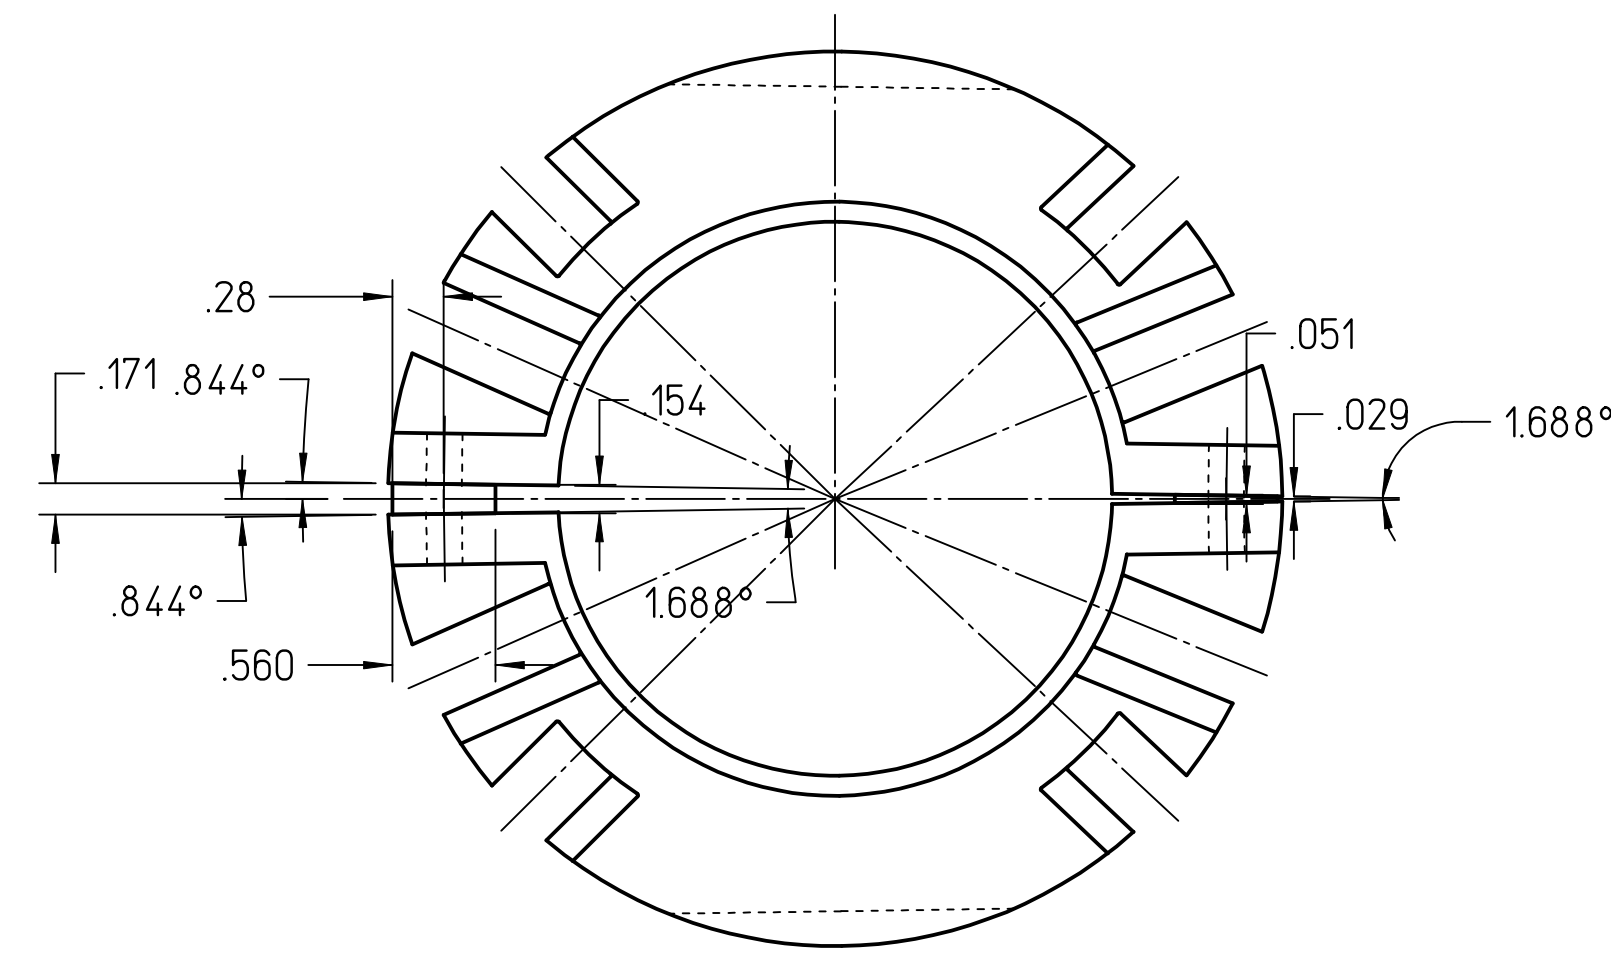

MATERIAL: STAINLESS STEEL 304
 QUANTITY: 2 EACH

2X ϕ .221 THRU

THIS WILL BE USED ON DRAWING
 JL009113

ALSO MAKE ONE
 AT .051

LOOKING DOWNBEAM

LOOKING DOWNBEAM