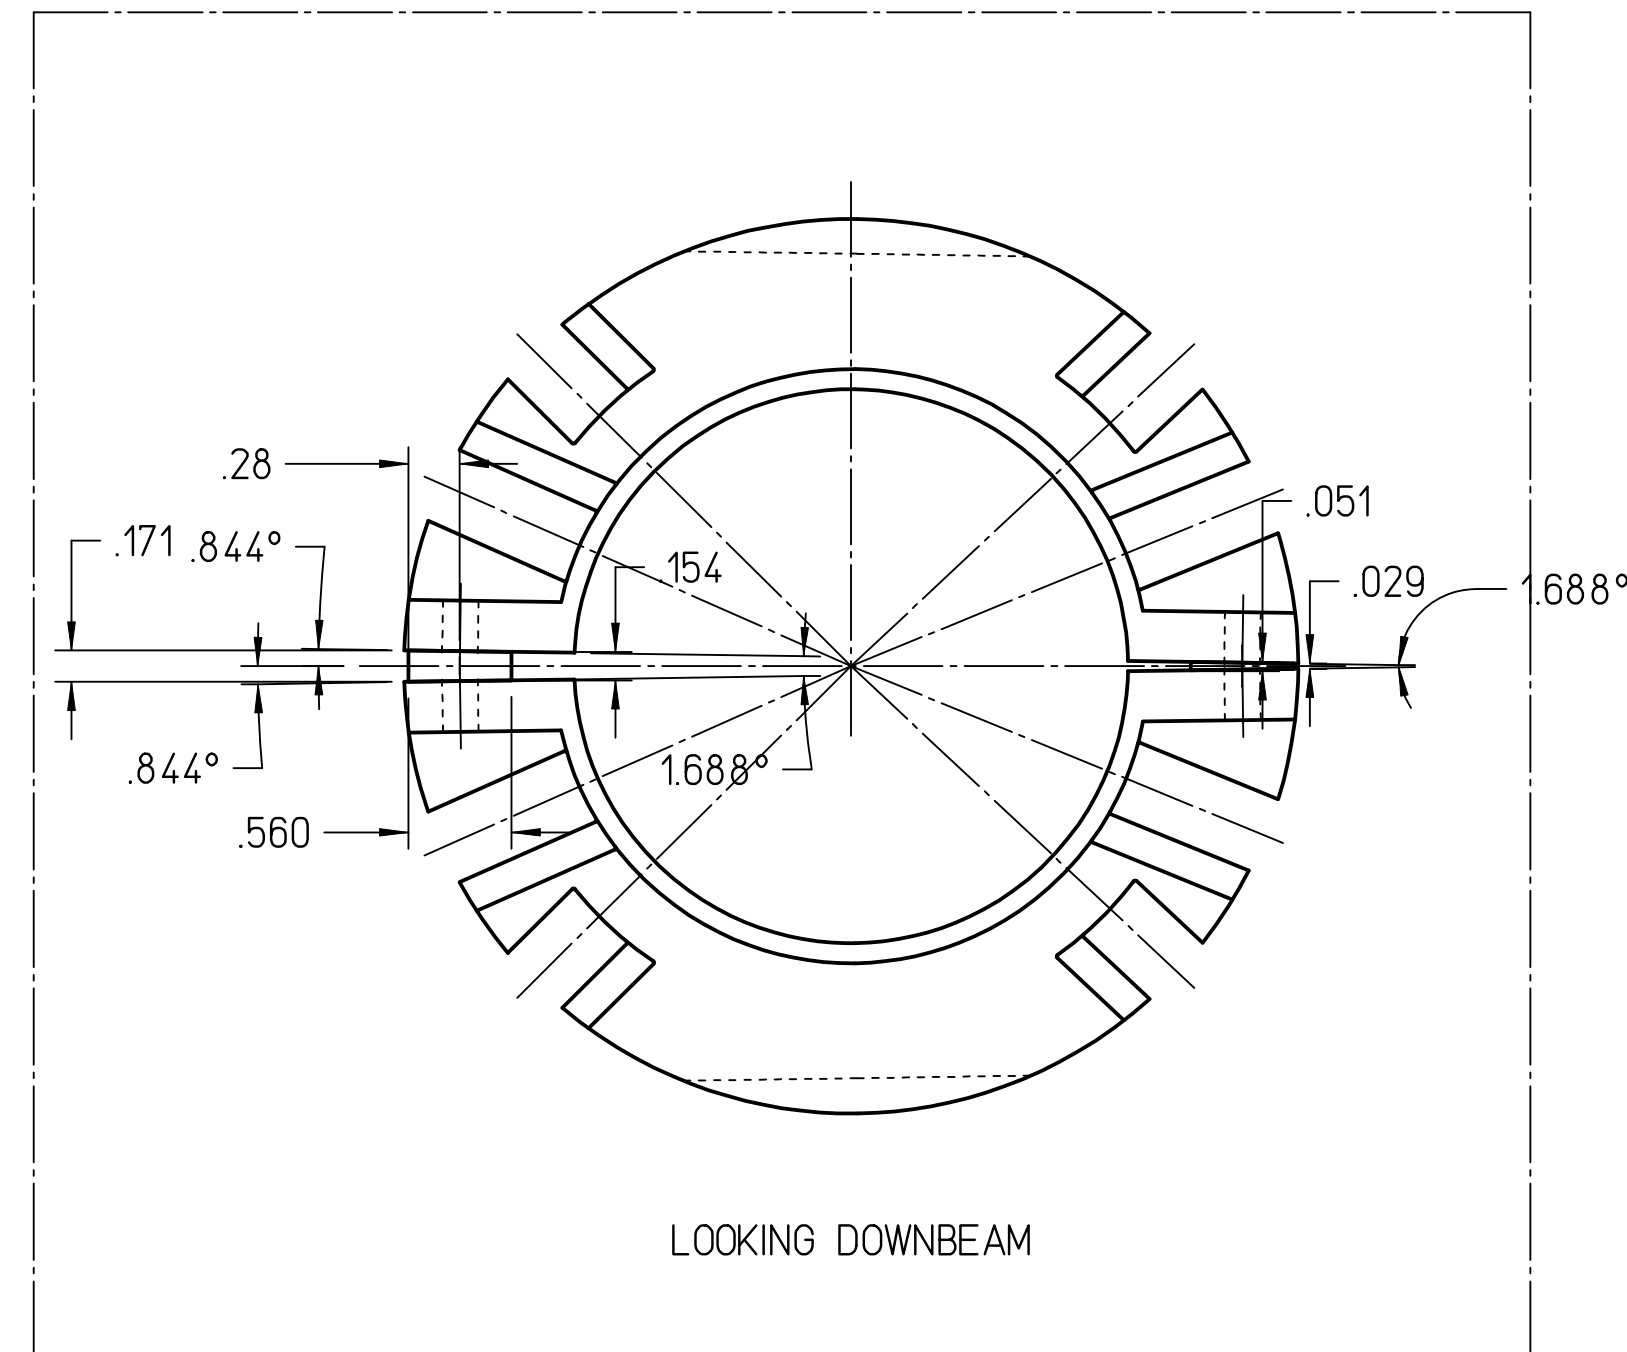

MATERIAL: STAINLESS STEEL 304
 QUANTITY: 2 EACH

2X ϕ .221 THRU

THIS WILL BE USED ON DRAWING
 JL009113

ALSO MAKE ONE
 AT .051

LOOKING DOWNBEAM

LOOKING DOWNBEAM