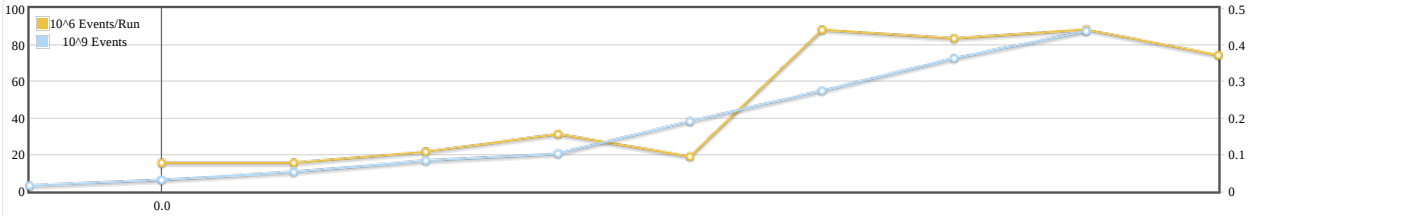

Run min

Run max

Search query

Showing runs: 15789 - 15798. 9 runs per page. Total runs: 9

Select all Deselect all Copy selected runs

Number	Start Time	Duration	Events	Current	Energy	Target	Solenoid	Torus	Trigger	Comment
	Filter			x		Filter			x	
15798 (/rcdb/runs/info/15798)	2022-02-01 10:20:13	3:34:07	74,267,760	25 nA	5986.36	LAr	-1.0	-1.0	rgm_6GeV_inb_v1_0	prod
15797 (/rcdb/runs/info/15797)	2022-02-01 06:17:39	4:00:29	88,253,046	25 nA	5986.36	LAr	-1.0	-1.0	rgm_6GeV_inb_v1_0	prod
15796 (/rcdb/runs/info/15796)	2022-02-01 02:03:31	3:20:04	83,448,964	25 nA	5986.36	LAr	-1.0	-1.0	rgm_6GeV_inb_v1_0	prod
15795 (/rcdb/runs/info/15795)	2022-01-31 21:53:42	3:35:50	88,103,556	25 nA	5986.36	LAr	-1.0	-1.0	rgm_6GeV_inb_v1_0	prod
15794 (/rcdb/runs/info/15794)	2022-01-31 20:57:23	0:46:09	18,988,156	25 nA	5986.36	LAr	-1.0	-1.0	rgm_6GeV_inb_v1_0	prod
15793 (/rcdb/runs/info/15793)	2022-01-31 19:34:01	1:11:14	31,225,030	25 nA	5986.36	LAr	-1.0	-1.0	rgm_6GeV_inb_v1_0	prod
15792 (/rcdb/runs/info/15792)	2022-01-31 18:21:00	1:02:37	21,634,446	25 nA	5986.36	LAr	-1.0	-1.0	rgm_6GeV_inb_v1_0	production after vFTDC test complete
15790 (/rcdb/runs/info/15790)	2022-01-31 16:42:20	0:37:51	15,601,846	25 nA	5986.36	LAr	-1.0	-1.0	rgm_6GeV_inb_v1_0	continue vFTDC test run
15789 (/rcdb/runs/info/15789)	2022-01-31 15:49:30	0:44:07	15,616,222	25 nA	5986.36	LAr	-1.0	-1.0	rgm_6GeV_inb_v1_0	vFTDC from dsc 2-tdc outputs in tdcf06

1 (/rcdb/runs/search?page=1)

Timing: Begin query at=-0.252 | Preparations=0.010 | DB query=0.007 | Run selection=0.036 | Page generation=0.175 | Total=0.175