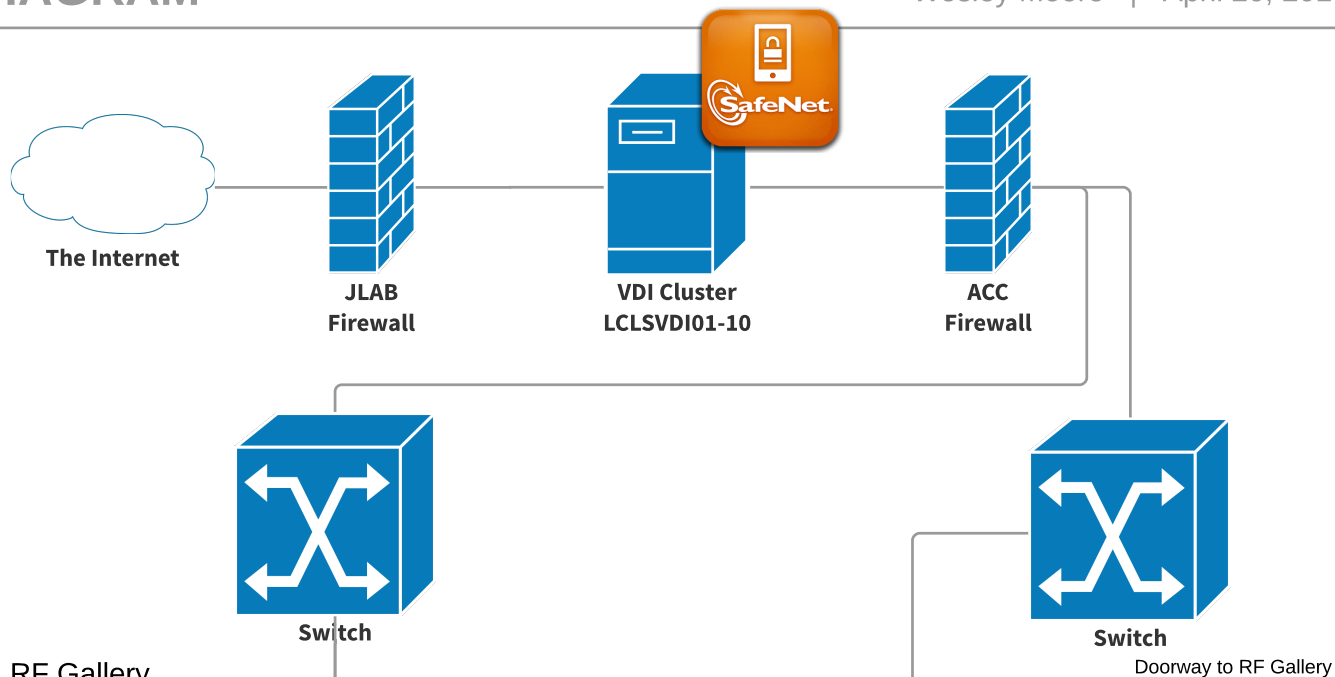

LCLS-II NETWORK DIAGRAM

Wesley Moore | April 20, 2018

SSH/RDP from VDI to internal hosts.

Linux Servers

- lclsfs.acc.jlab.org
- lclsapp1.acc.jlab.org
- lclsapp2.acc.jlab.org

Linux Workstations

- lcls01.acc.jlab.org
- lcls02.acc.jlab.org
- lcls03.acc.jlab.org

Windows PCs

- lclsw01.acc.jlab.org
- lclsw02.acc.jlab.org

Server Rack in RF Gallery

Ethernet Switch

- LCLSFS
- LCLSAPP1
- LCLSAPP2
- UPS