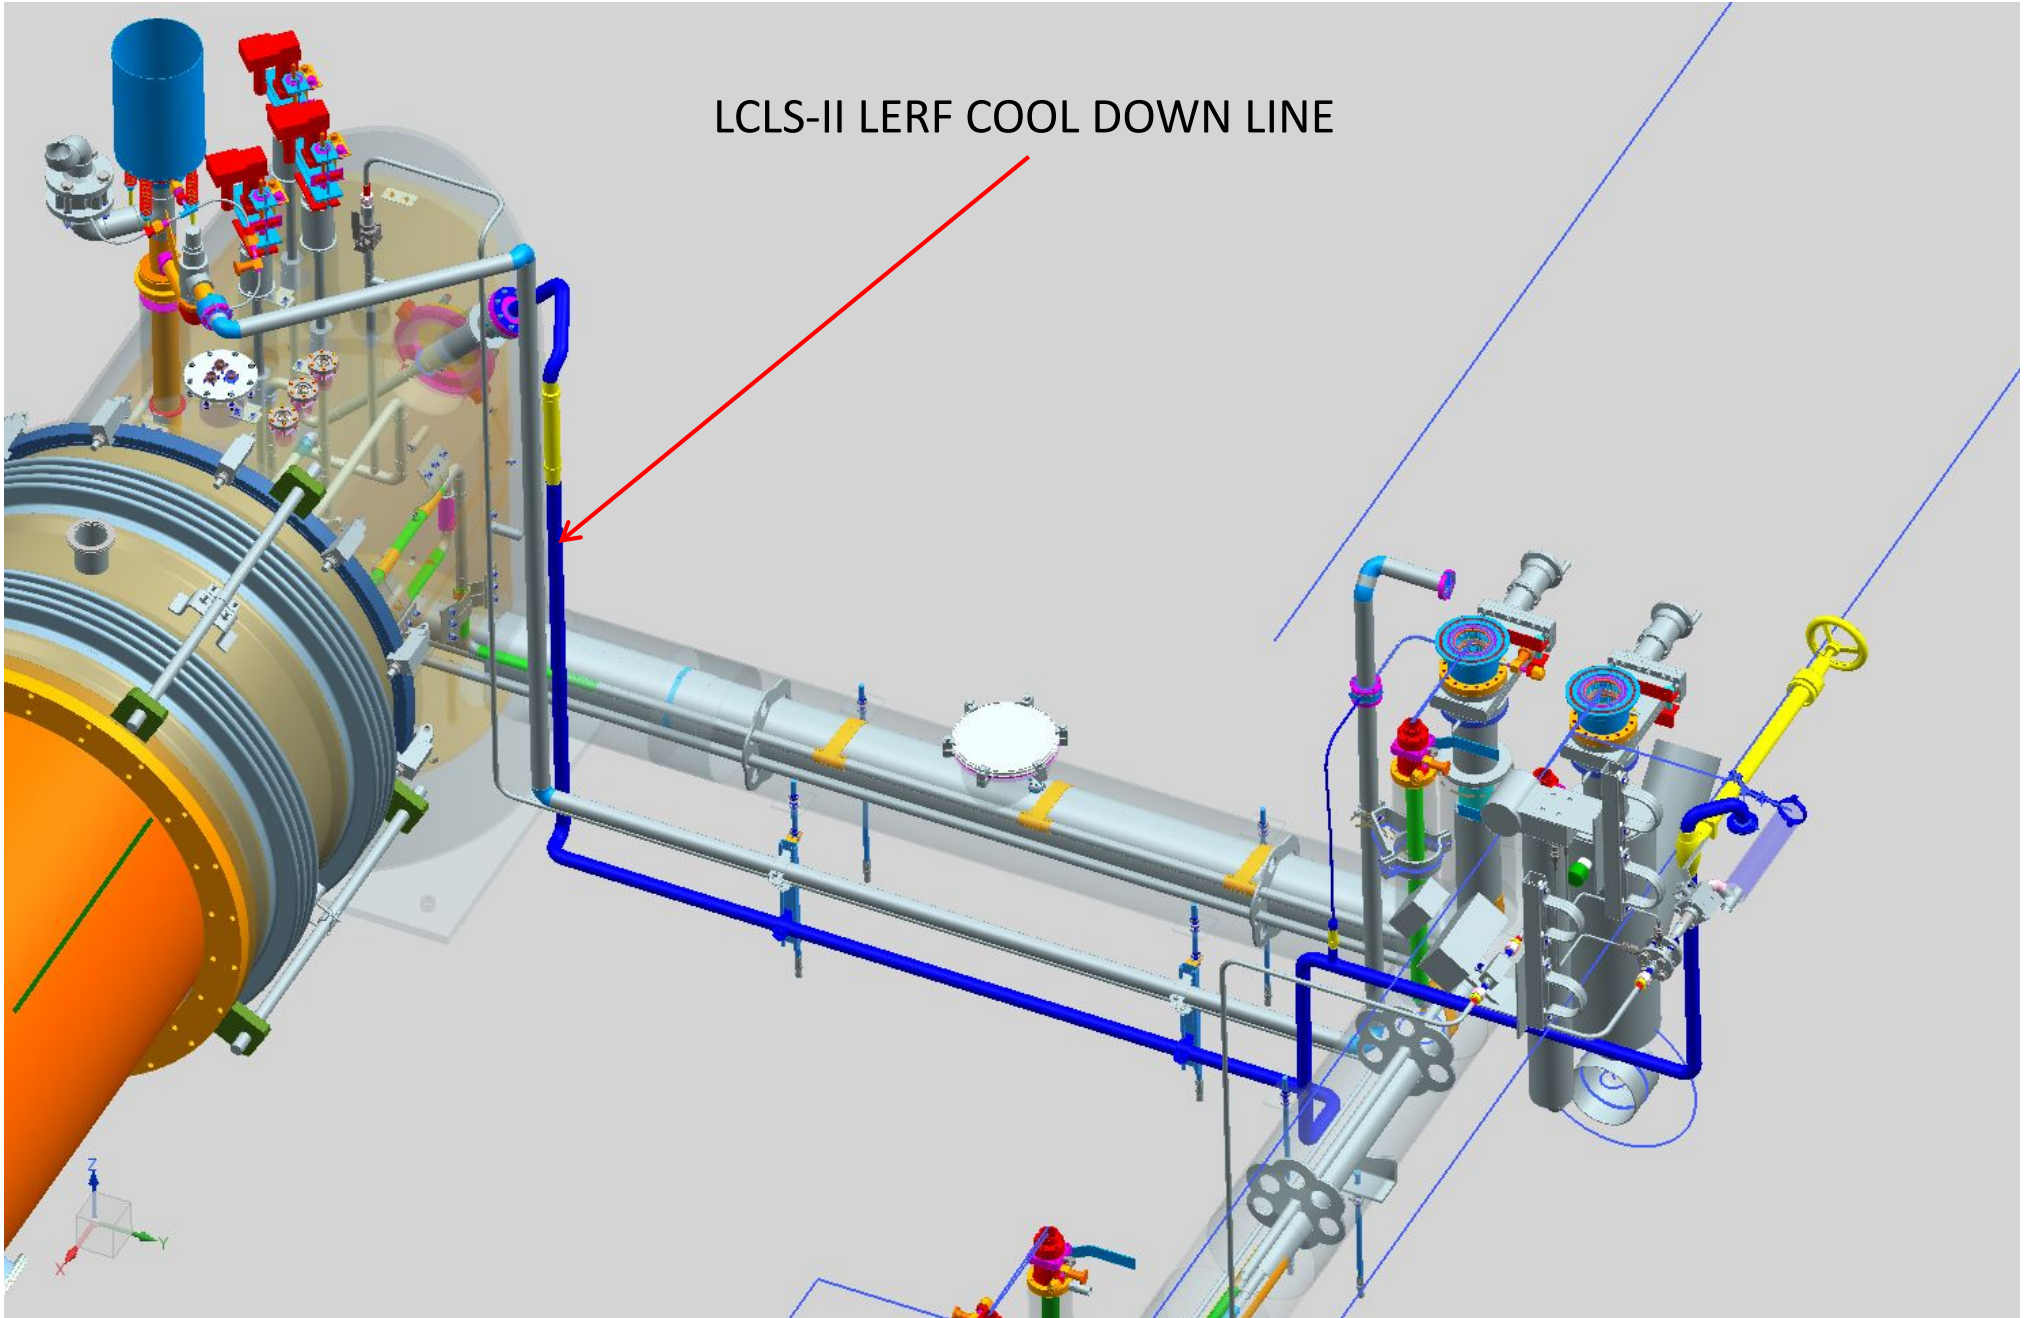

LCLS-II LERF COOL DOWN LINE

GUARD VACUUM

MANUAL VALVE PHPK HPV-90-E-0100-G-B-010-NON-BEL

CONNECTION
TO COOL
DOWN PIPING

RELIEF VALVE REGO PRV 29432