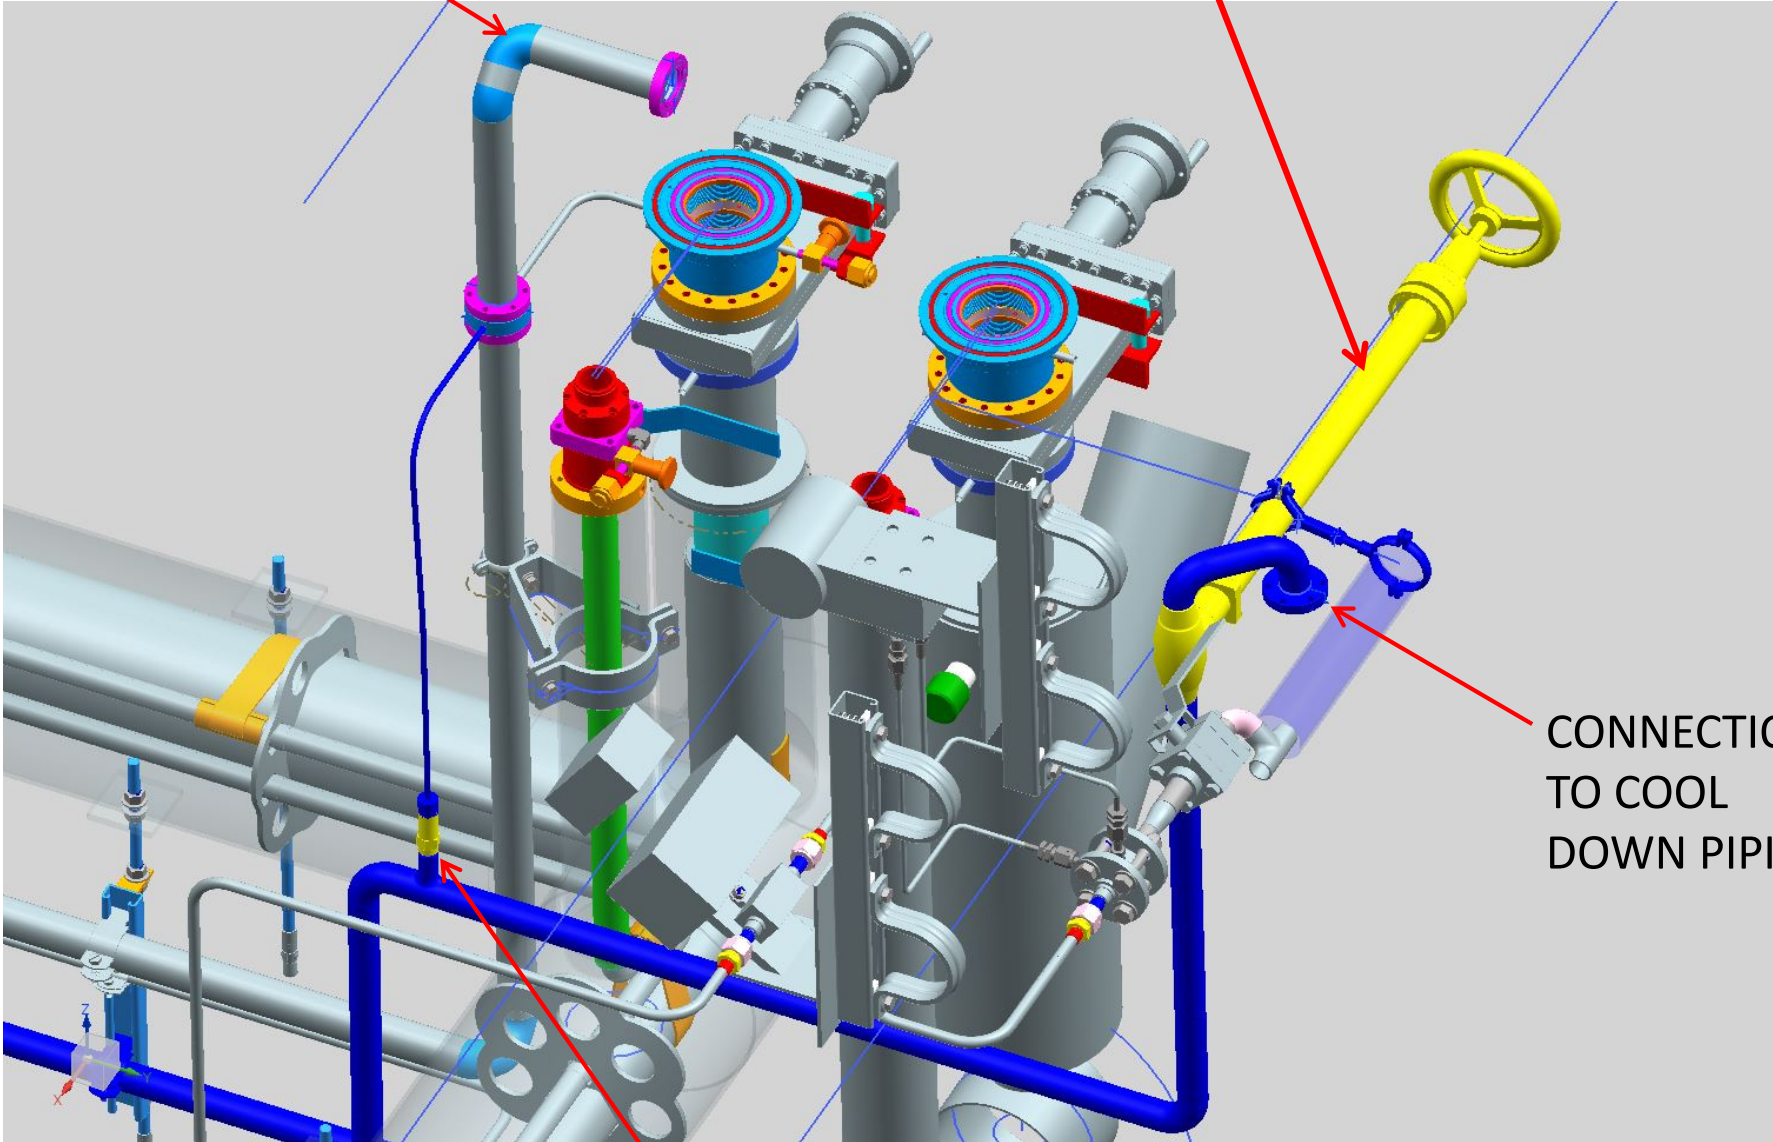

LCLS-II LERF COOL DOWN LINE

GUARD VACUUM

MANUAL VALVE PHPK HPV-90-E-0100-G-B-010-NON-BEL

CONNECTION
TO COOL
DOWN PIPING

RELIEF VALVE REGO PRV 29432