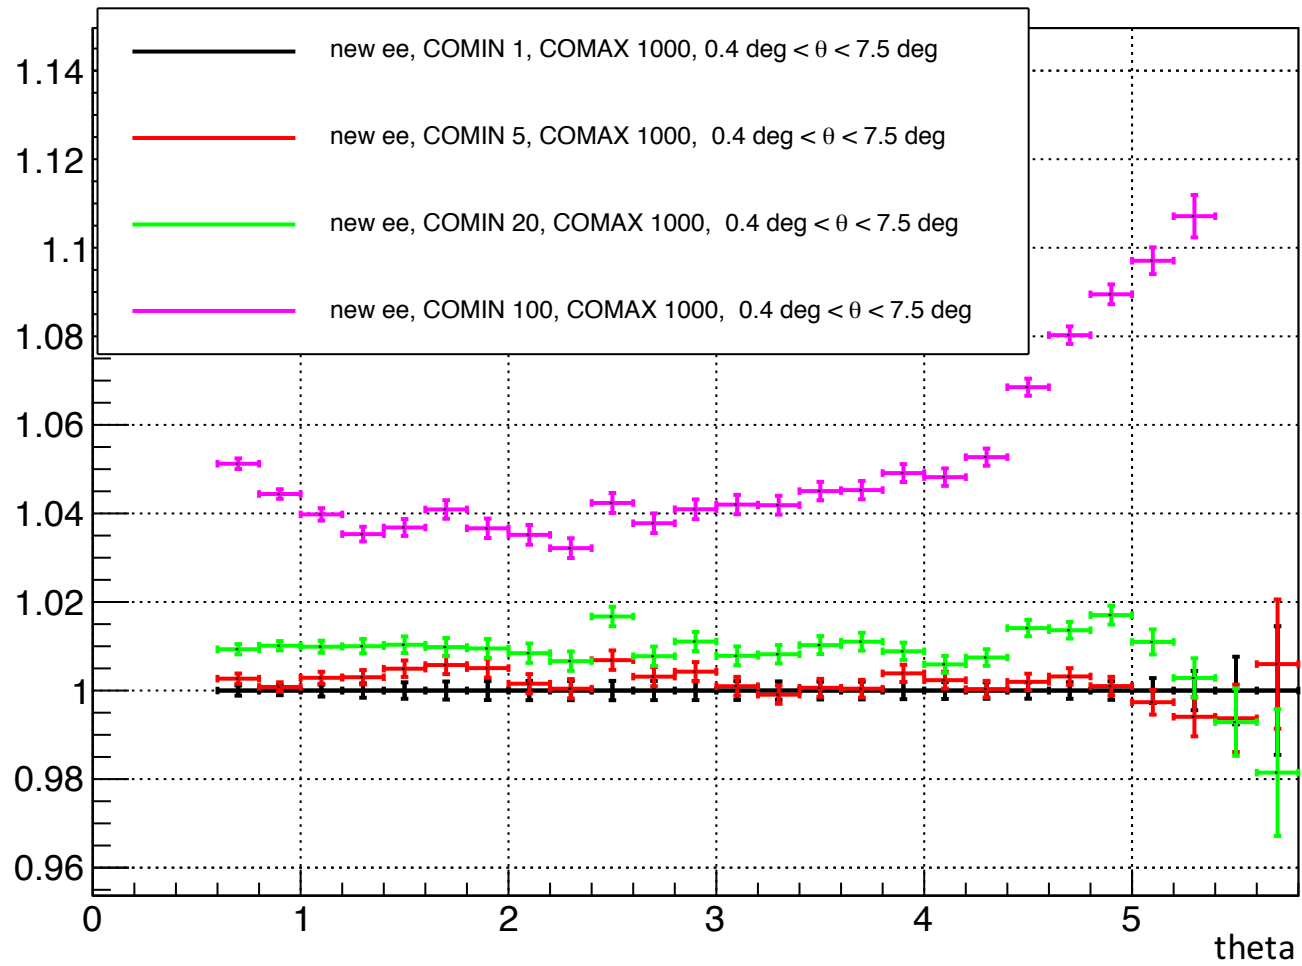

raw_yield_hist_s_ee1

raw_yield_hist_s_ee1