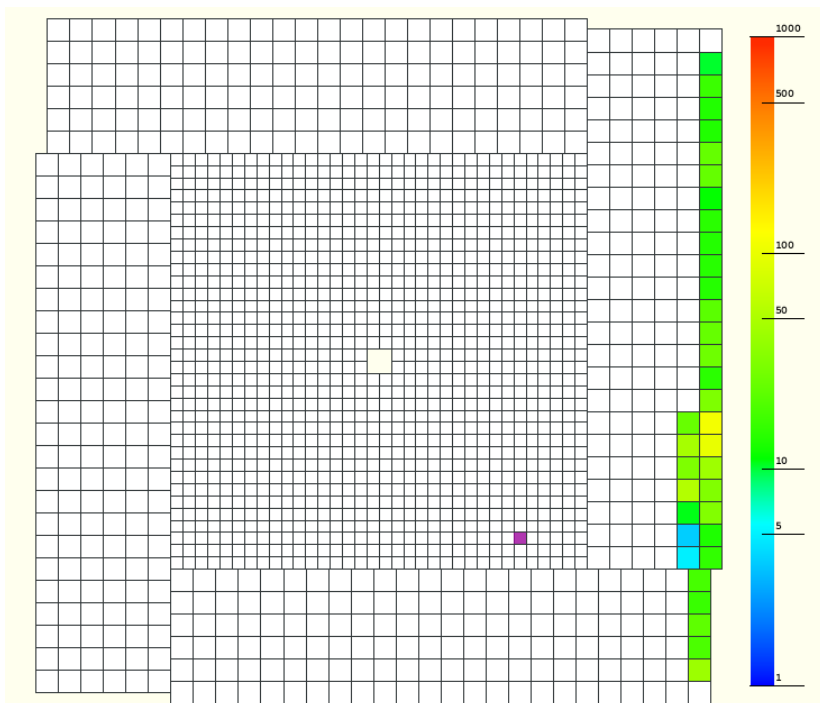

Angle > 5 degree cosmic events passed algorithm