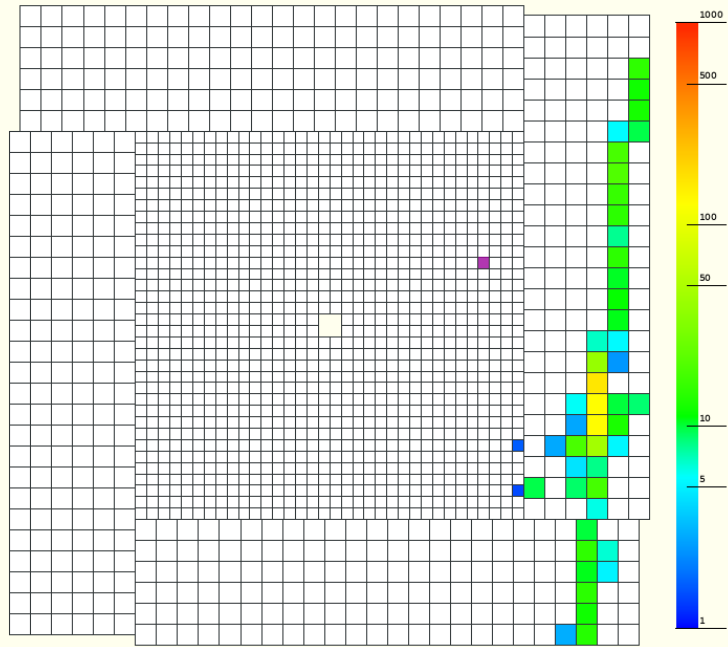

Angle > 5 degree cosmic events passed algorithm