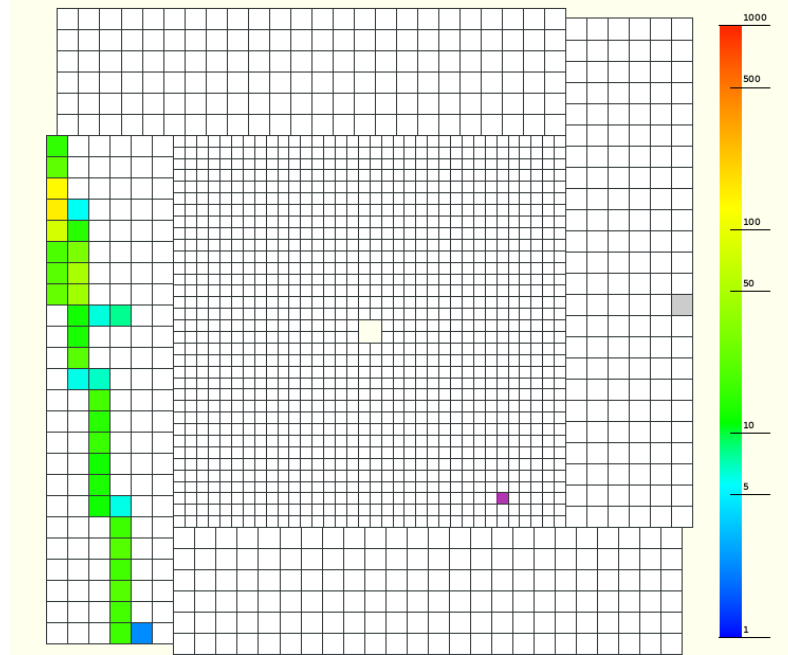

Angle > 5 degree cosmic events passed algorithm