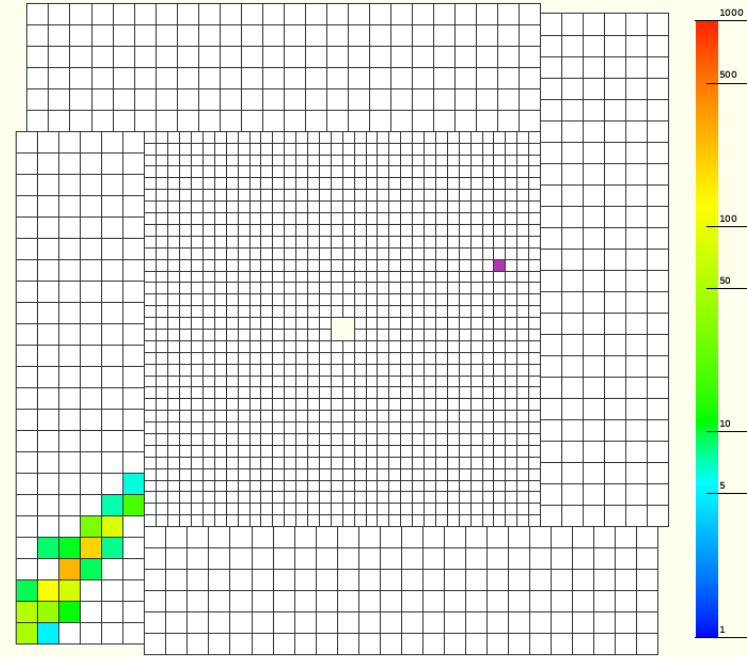

Angle > 5 degree cosmic events passed algorithm