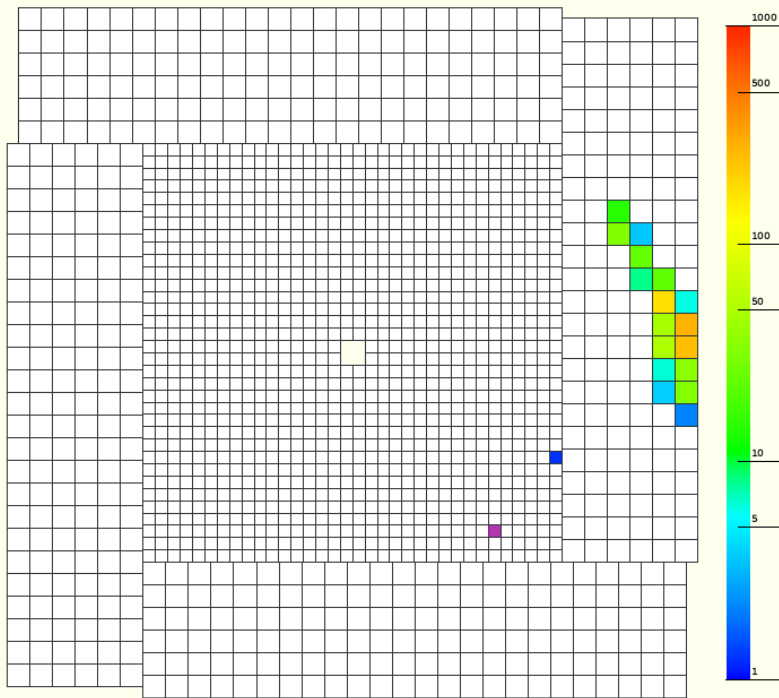

Angle > 5 degree cosmic events passed algorithm