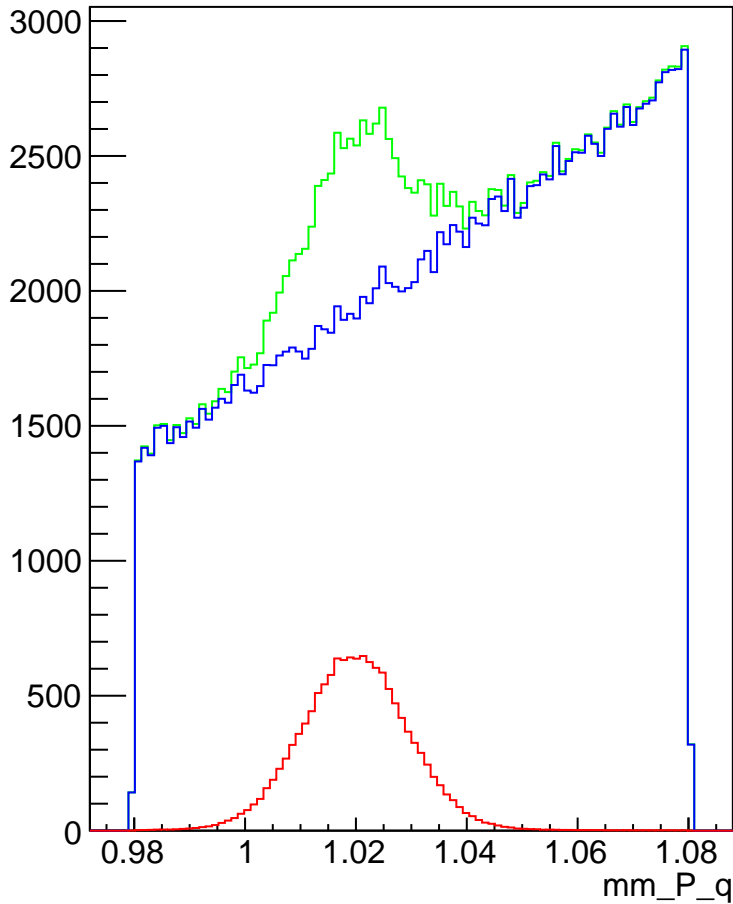

mm_P_q

htemp	
Entries	193500
Mean	1.035
RMS	0.02777