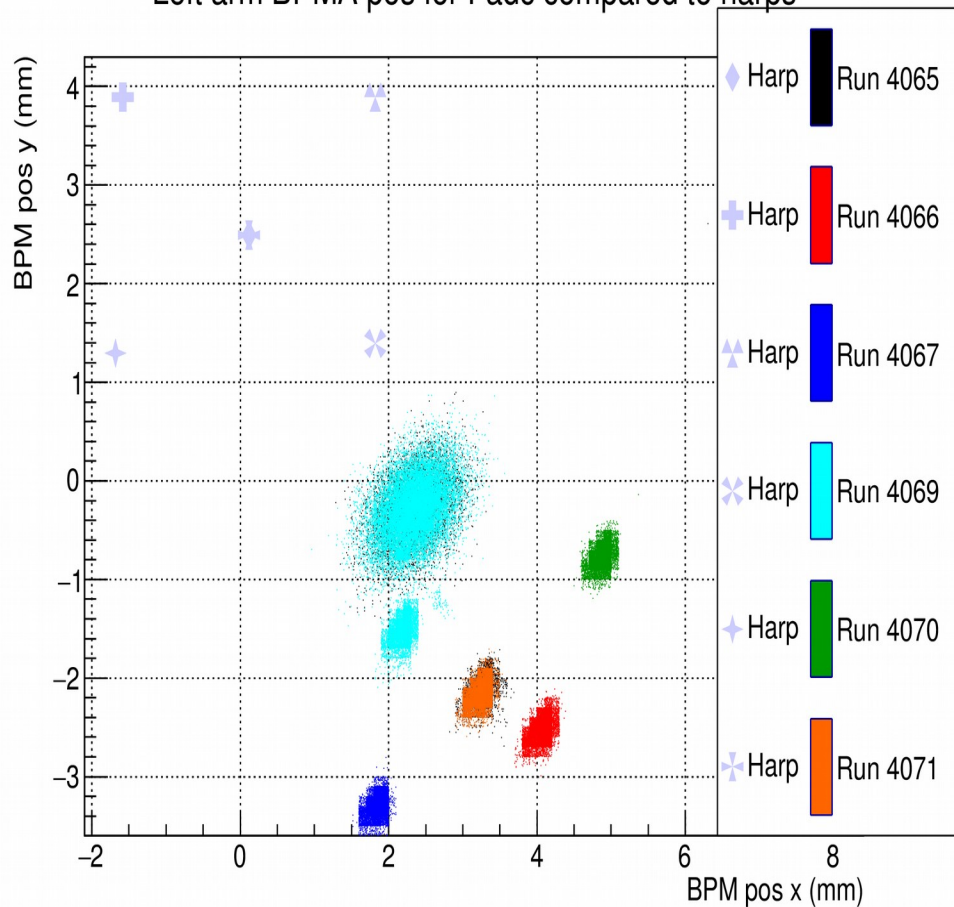

Before and After Calibration for RHRS BPMA

Right arm BPMA pos for Fadc compared to harps

Right arm BPMA pos for Fadc compared to harps

Before and After Calibration for RHRS BPMB

Before and After Calibration for LHRs BPMA

Left arm BPMA pos for Fadc compared to harps

Left arm BPMA pos for Fadc compared to harps

Before and After Calibration for LHRs BPMB

Left arm BPMB pos for Fadc compared to harps

Left arm BPMB pos for Fadc compared to harps