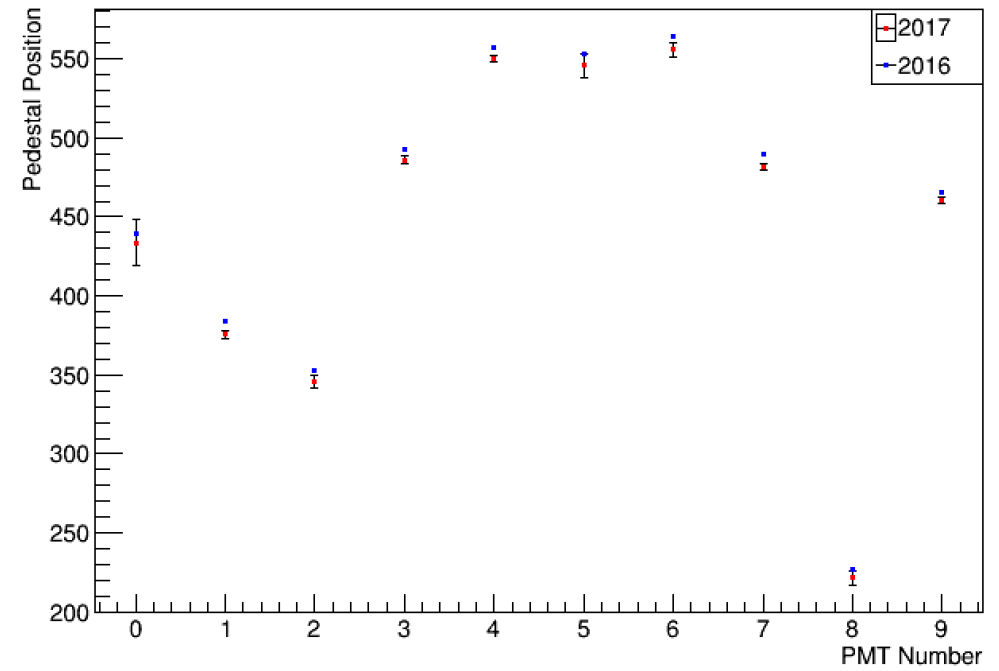

Pedestal Calibration

Michael Nycz

2/14/17

Pedestal Calibration

- Used cosmic run : 23793
- Small changes from previous results
- Database has not been updated with the current values yet

RHRS Cherenkov

LHRS Cherenkov

Gas Cherenkov

LHRS Gas Cherenkov

RHRS Gas Cherenkov

S2m

LHRS S2m

RHRS S2m

Note "my" PMT numbering for S2m in the plots
PMT #'s (0 -15) -> Left || PMT #'s (16 -31) -> Right

Calorimeter (RHRS)