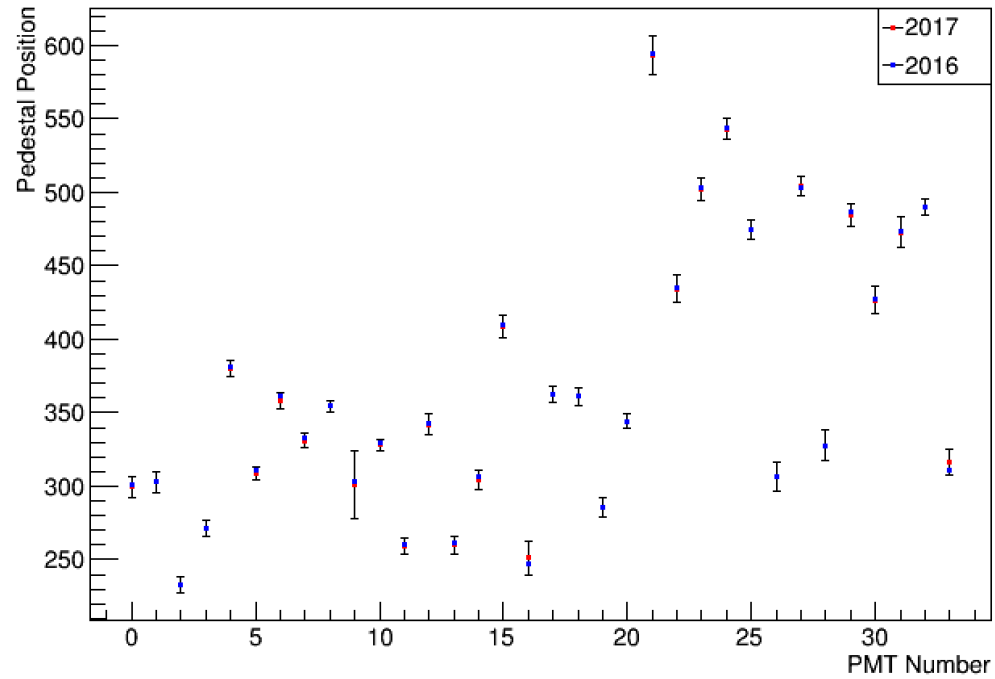

Gas Cherenkov

LHRS Gas Cherenkov

RHRS Gas Cherenkov

S2m

LHRS S2m

RHRS S2m

Note "my" PMT numbering for S2m in the plots
PMT #'s (0 -15) -> Left || PMT #'s (16 -31) -> Right

Calorimeter (RHRS)

RHRS PreShower

RHRS Shower

Calorimeter (LHRS)

LHRS Pr1

LHRS Pr2

RHRS PreShower

LHRS Pr1

L.pr1.a_p[5]