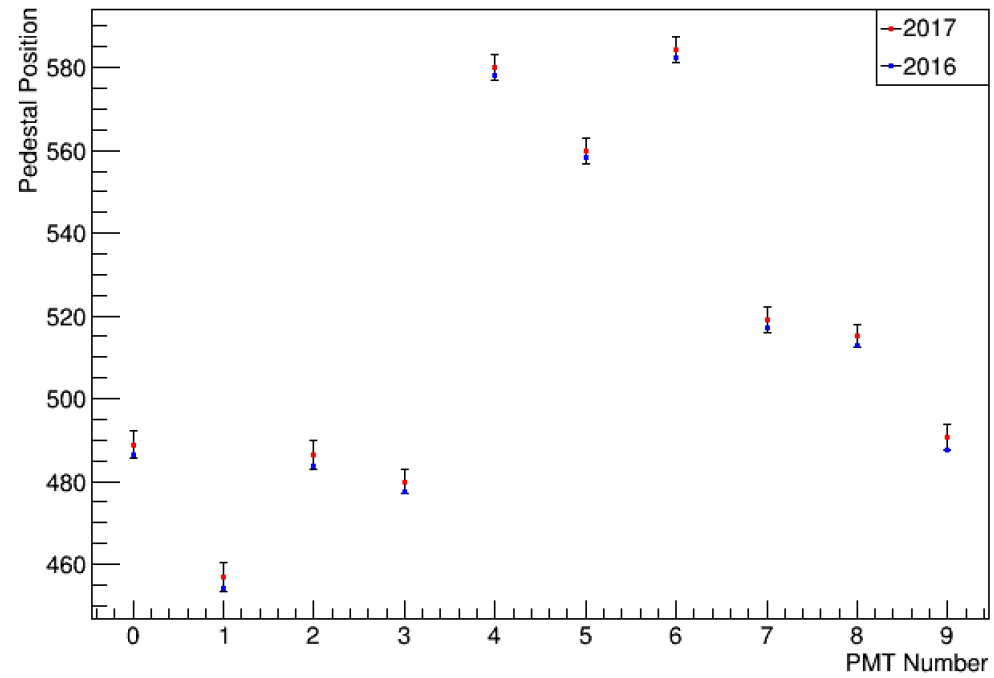

Pedestal Calibration

Michael Nycz

2/14/17

Pedestal Calibration

- Used cosmic run : 23793
- Small changes from previous results
- Database has not been updated with the current values yet

RHRS Cherenkov

LHRS Cherenkov

Gas Cherenkov

LHRS Gas Cherenkov

RHRS Gas Cherenkov

S2m

LHRS S2m

RHRS S2m

Note "my" PMT numbering for S2m in the plots
PMT #'s (0 -15) -> Left || PMT #'s (16 -31) -> Right

Calorimeter (RHRS)