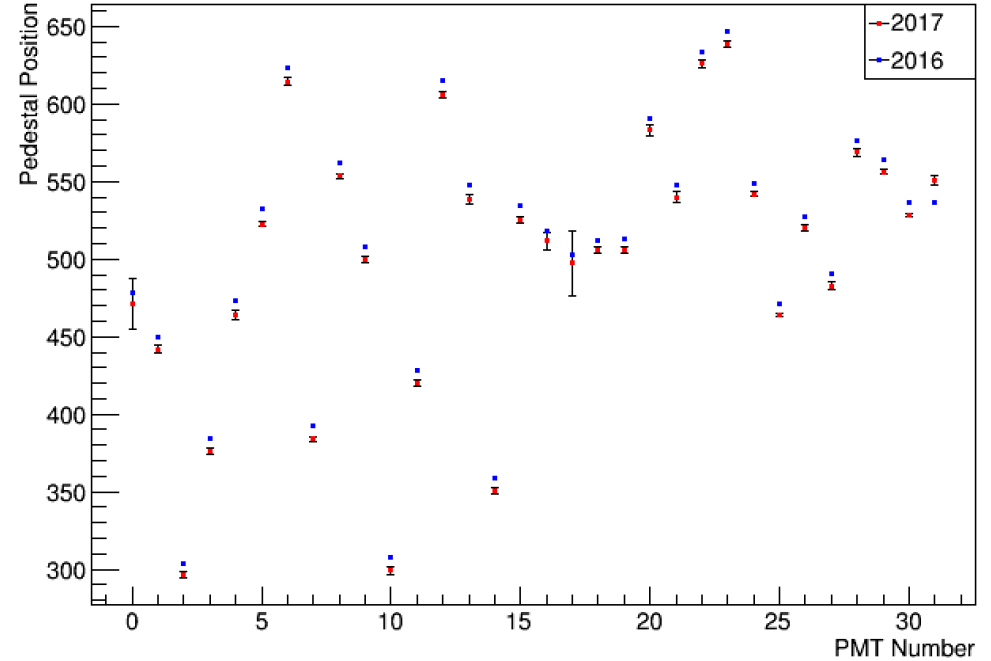

Gas Cherenkov

LHRS Gas Cherenkov

RHRS Gas Cherenkov

S2m

LHRS S2m

RHRS S2m

Note "my" PMT numbering for S2m in the plots
PMT #'s (0 -15) -> Left || PMT #'s (16 -31) -> Right

Calorimeter (RHRS)