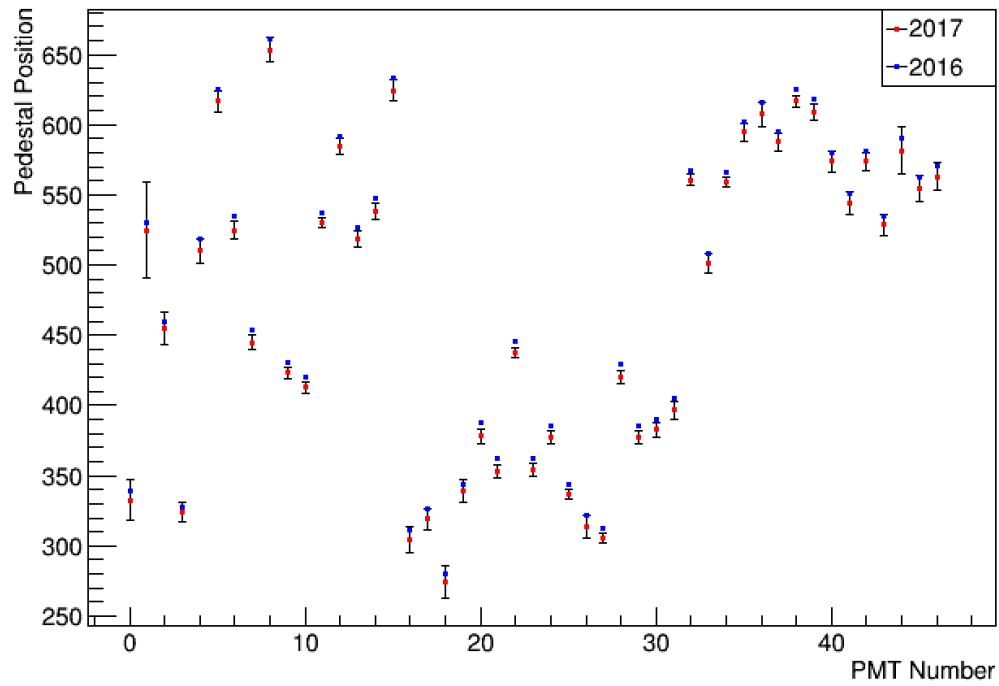

Calorimeter (RHRS)

RHRS PreShower