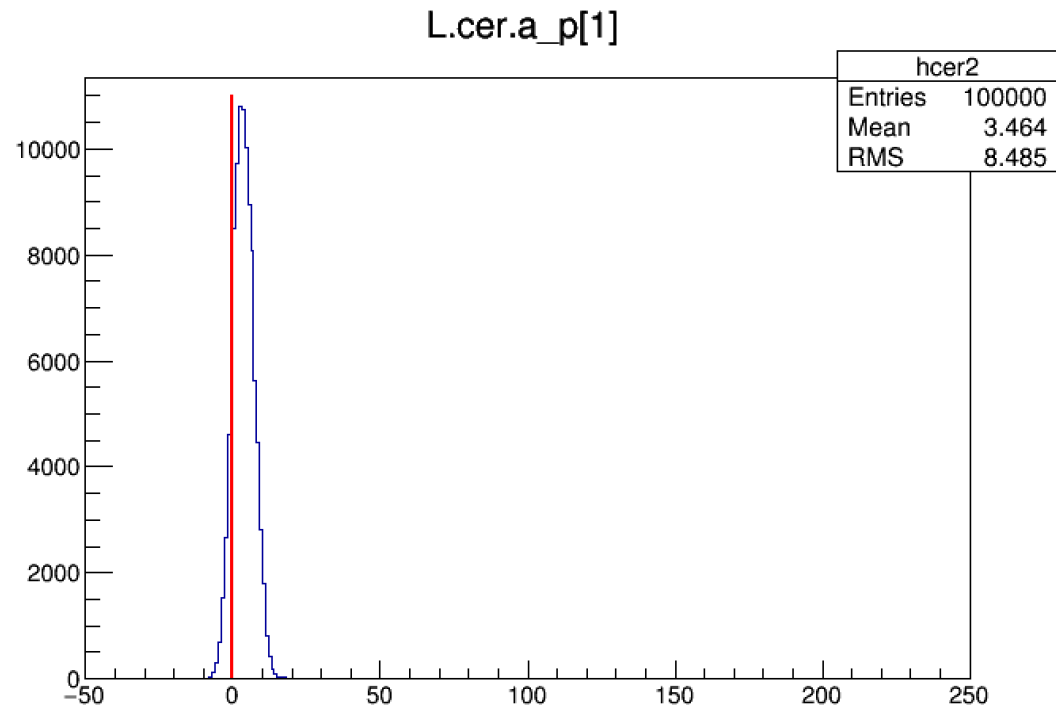

Pedestal Calibration

Michael Nycz

2/14/17

Pedestal Calibration

- Used cosmic run : 23793
- Small changes from previous results
- Database has not been updated with the current values yet

RHRS Cherenkov

LHRS Cherenkov

Gas Cherenkov

LHRS Gas Cherenkov

RHRS Gas Cherenkov

S2m

LHRS S2m

RHRS S2m

Note "my" PMT numbering for S2m in the plots
PMT #'s (0 -15) -> Left || PMT #'s (16 -31) -> Right

Calorimeter (RHRS)