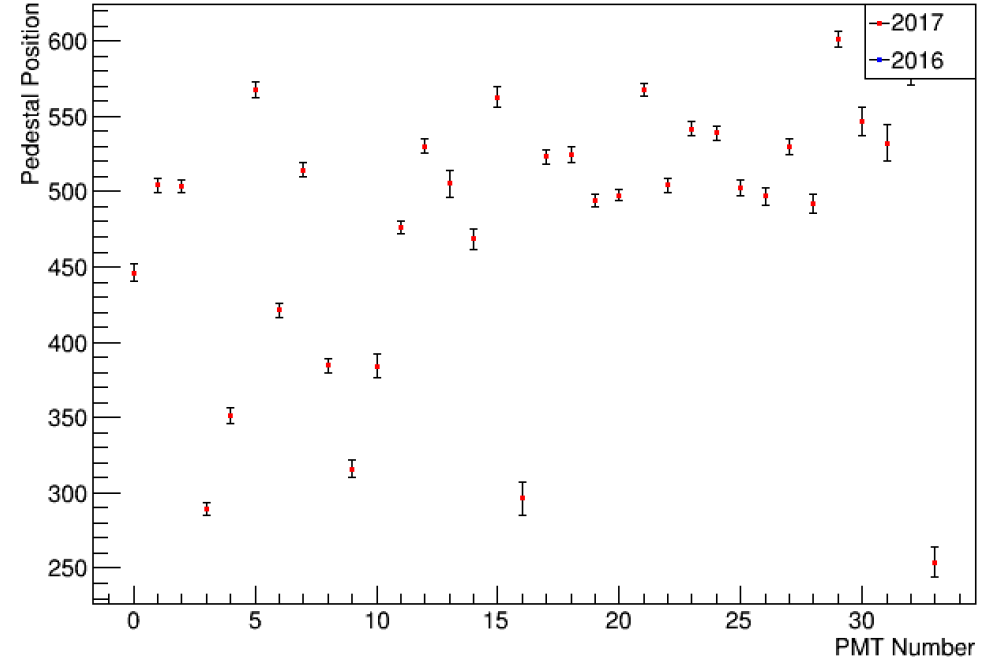

Gas Cherenkov

LHRS Gas Cherenkov

RHRS Gas Cherenkov

S2m

LHRS S2m

RHRS S2m

Note "my" PMT numbering for S2m in the plots
PMT #'s (0 -15) -> Left || PMT #'s (16 -31) -> Right

Calorimeter (RHRS)

RHRS PreShower

RHRS Shower

Calorimeter (LHRS)

LHRS Pr1

LHRS Pr2

RHRS PreShower

LHRS Pr1

L.pr1.a_p[5]