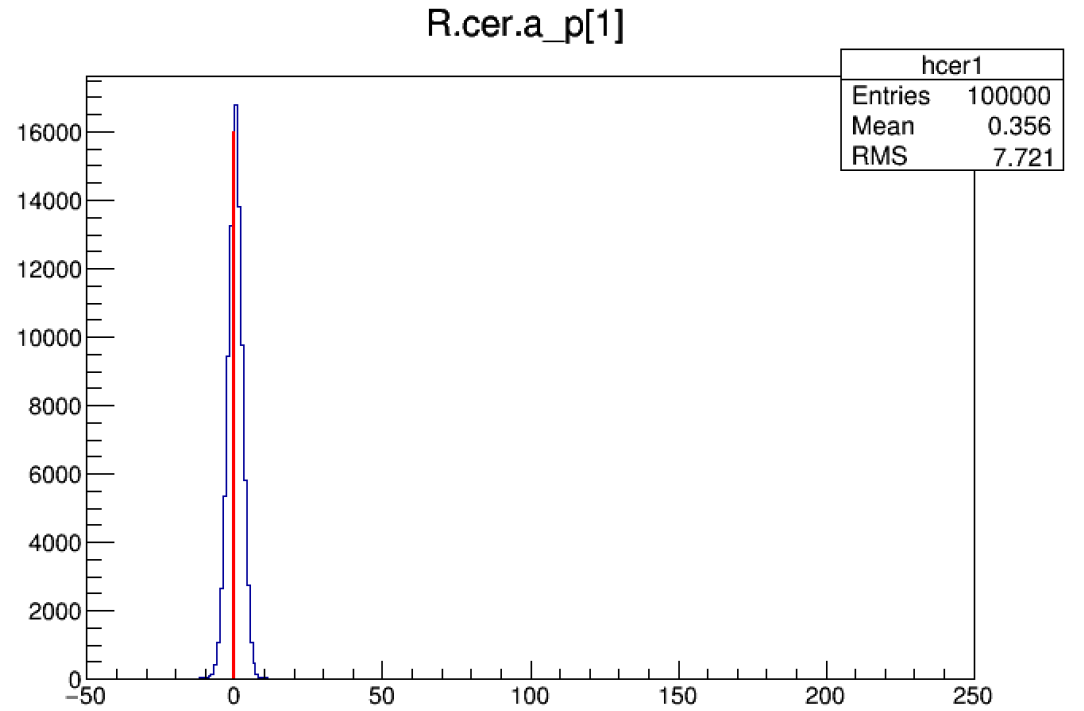

Pedestal Calibration

Michael Nycz

2/14/17

Pedestal Calibration

- Used cosmic run : 23793
- Small changes from previous results
- Database has not been updated with the current values yet

RHRS Cherenkov

LHRS Cherenkov

Gas Cherenkov

LHRS Gas Cherenkov

RHRS Gas Cherenkov

S2m

LHRS S2m

RHRS S2m

Note "my" PMT numbering for S2m in the plots
PMT #'s (0 -15) -> Left || PMT #'s (16 -31) -> Right

Calorimeter (RHRS)