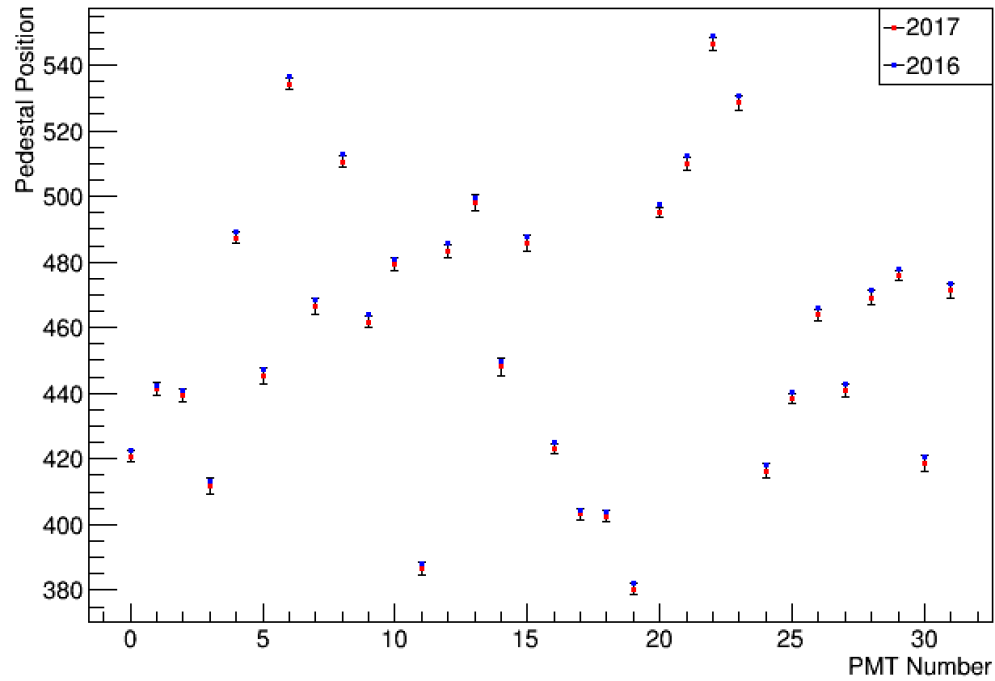

Gas Cherenkov

LHRS Gas Cherenkov

RHRS Gas Cherenkov

S2m

LHRS S2m

RHRS S2m

Note "my" PMT numbering for S2m in the plots
PMT #'s (0 -15) -> Left || PMT #'s (16 -31) -> Right

Calorimeter (RHRS)