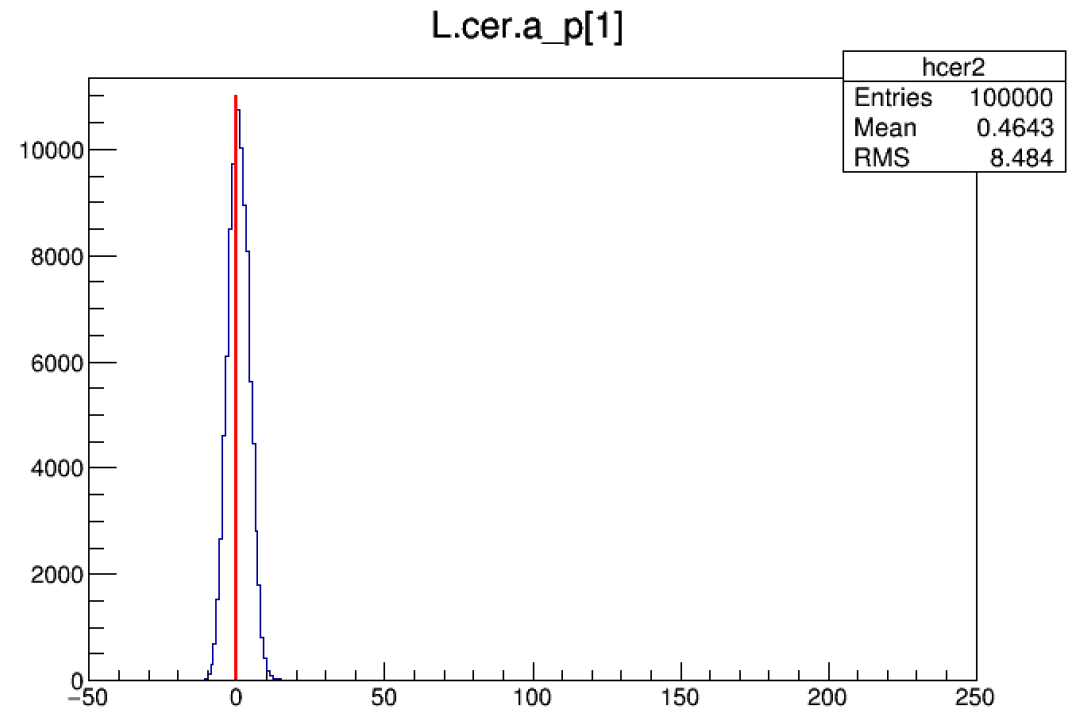

Pedestal Calibration

Michael Nycz

2/14/17

Pedestal Calibration

- Used cosmic run : 23793
- Small changes from previous results
- Database has not been updated with the current values yet

RHRS Cherenkov

LHRS Cherenkov

Gas Cherenkov

LHRS Gas Cherenkov

RHRS Gas Cherenkov

S2m

LHRS S2m

RHRS S2m

Note "my" PMT numbering for S2m in the plots
PMT #'s (0 -15) -> Left || PMT #'s (16 -31) -> Right

Calorimeter (RHRS)