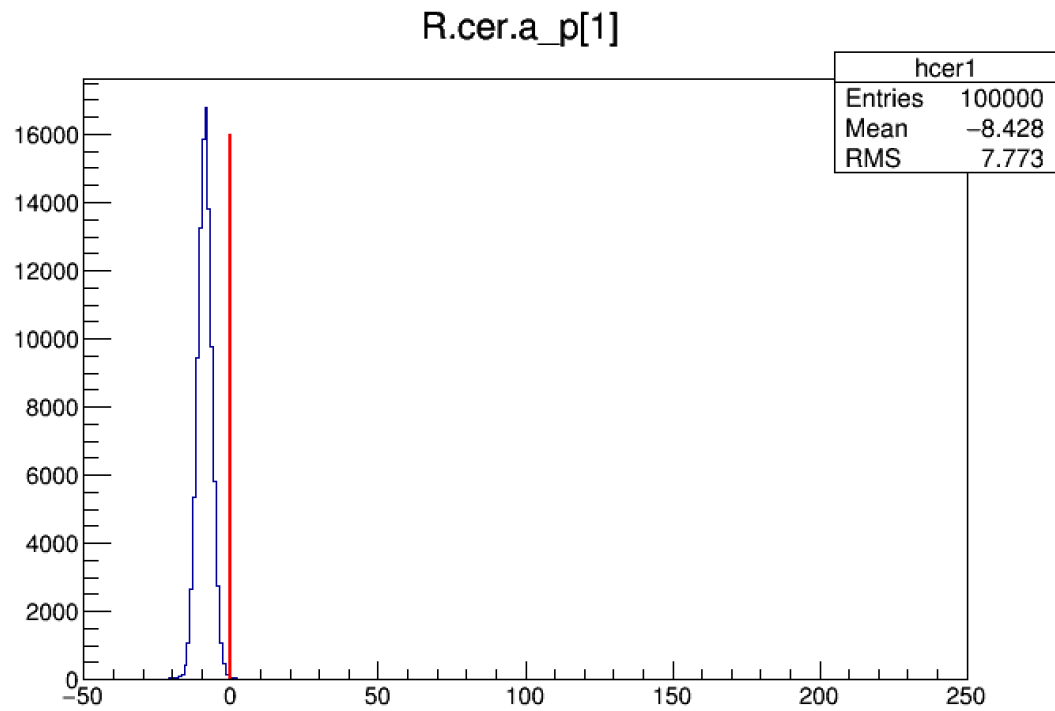

Pedestal Calibration

Michael Nycz

2/14/17

Pedestal Calibration

- Used cosmic run : 23793
- Small changes from previous results
- Database has not been updated with the current values yet

RHRS Cherenkov

LHRS Cherenkov

Gas Cherenkov

LHRS Gas Cherenkov

RHRS Gas Cherenkov

S2m

LHRS S2m

RHRS S2m

Note "my" PMT numbering for S2m in the plots
PMT #'s (0 -15) -> Left || PMT #'s (16 -31) -> Right

Calorimeter (RHRS)