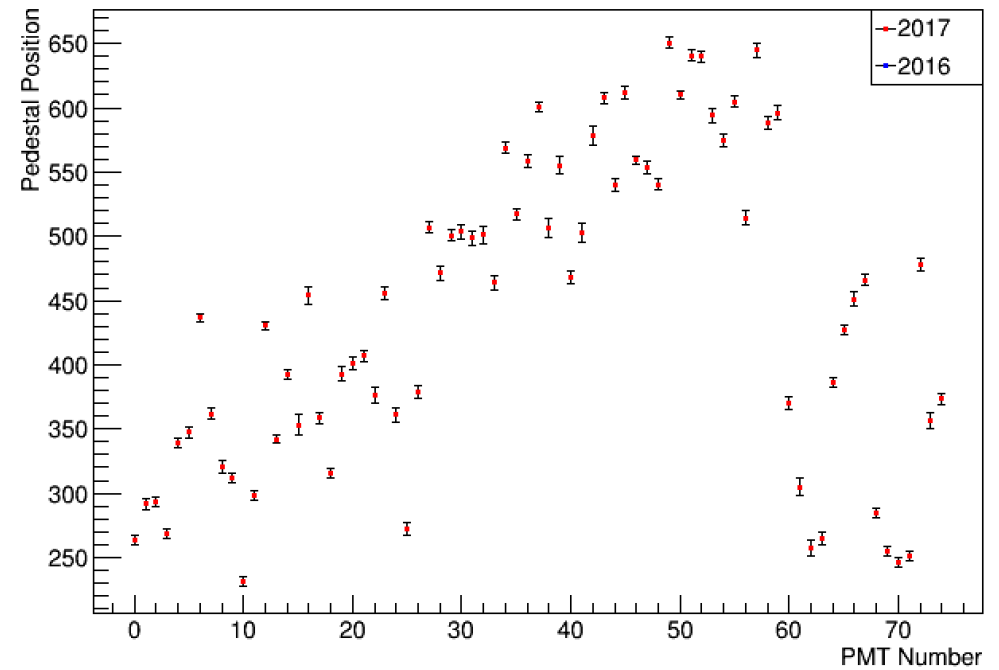

RHRS Shower