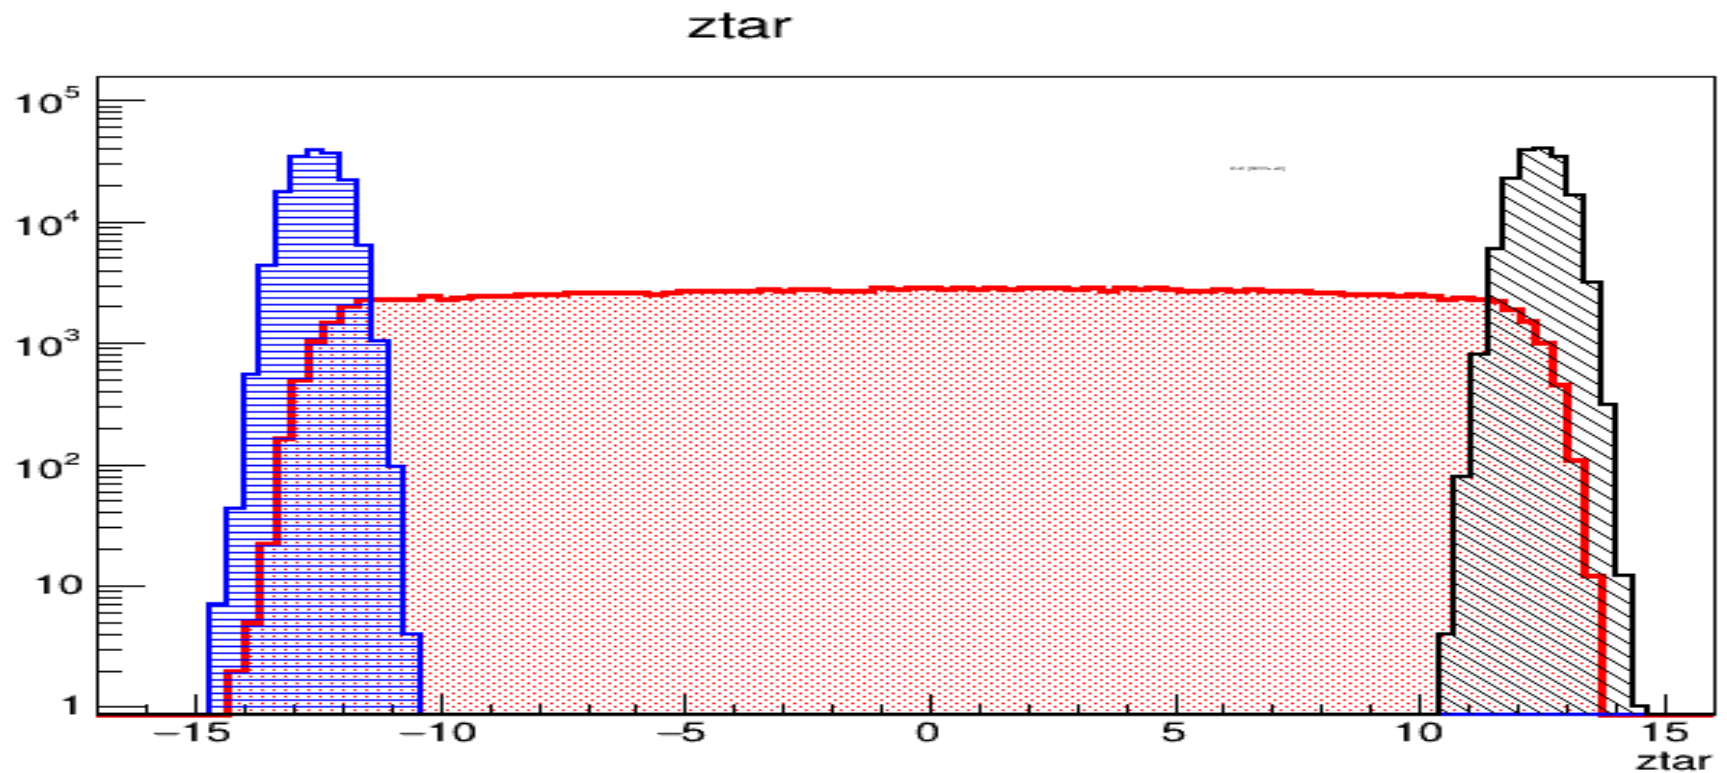

SIMC WIP!!!!!!!!!!!!!!!!!!!!!!!!!!!!!!!!!!!!

- Event generator
- Cross section table
- Weight
- Compare

Event Generator

- For A gas target generate events from inside the cell
- For the end caps

Cross section table

- Dave Gaskell provided edited version of his externals table producer

Weighting

- Interpolate between 4 points to determine the cross section for the event

10.600	2.945	20.830	7.2914	0.92223
10.600	2.945	20.930	7.1027	0.92386
10.600	2.965	20.830	7.2199	0.92480
10.600	2.965	20.930	7.0319	0.92643

zstar weighted

Comparison

DP from data run 1214

Cuts applied to Data

$E/p > 0.7$

$Cer > 1500$

$Beta > 0.5$

For non y_{tar} plots

$abs(Vz) < 9cm$

Y target from data run 1214

xp(theta) focal plane from data run 1214

yp(phi) focal plane from data run 1214

Sql MARATHONanalysis

```
MySQL [triton-work]> select * from MARATHONanalysis WHERE run_number <=1225;
```