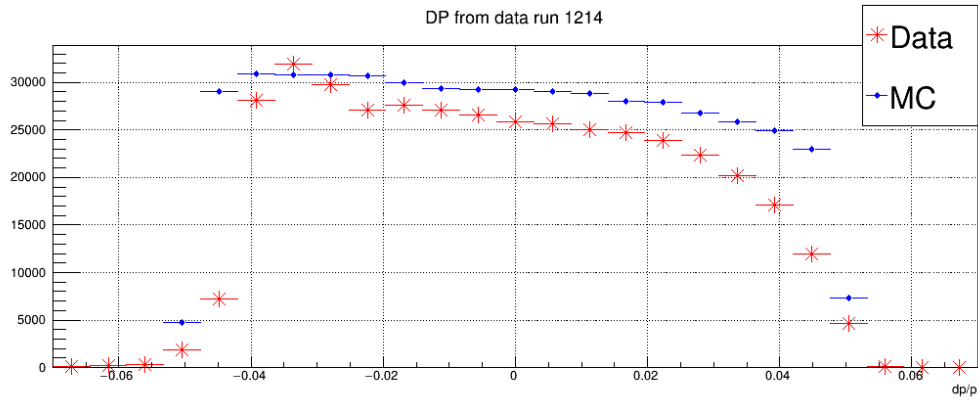

SIMC WIP!!!!!!!!!!!!!!!!!!!!!!!!!!!!!!!!!!!!

- Event generator
- Cross section table
- Weight
- Compare

Event Generator

- For A gas target generate events from inside the cell
- For the end caps

Cross section table

- Dave Gaskell provided edited version of his externals table producer

Weighting

- Interpolate between 4 points to determine the cross section for the event

10.600	2.945	20.830	7.2914	0.92223
10.600	2.945	20.930	7.1027	0.92386
10.600	2.965	20.830	7.2199	0.92480
10.600	2.965	20.930	7.0319	0.92643

zstar weighted

Comparison

DP from data run 1214

Cuts applied to Data

$E/p > 0.7$

$Cer > 1500$

$Beta > 0.5$

For non y_{tar} plots

$abs(Vz) < 9cm$

Y target from data run 1214

xp(theta) focal plane from data run 1214

yp(phi) focal plane from data run 1214

Sql MARATHONanalysis

```
MySQL [triton-work]> select * from MARATHONanalysis WHERE run_number <=1225;
```