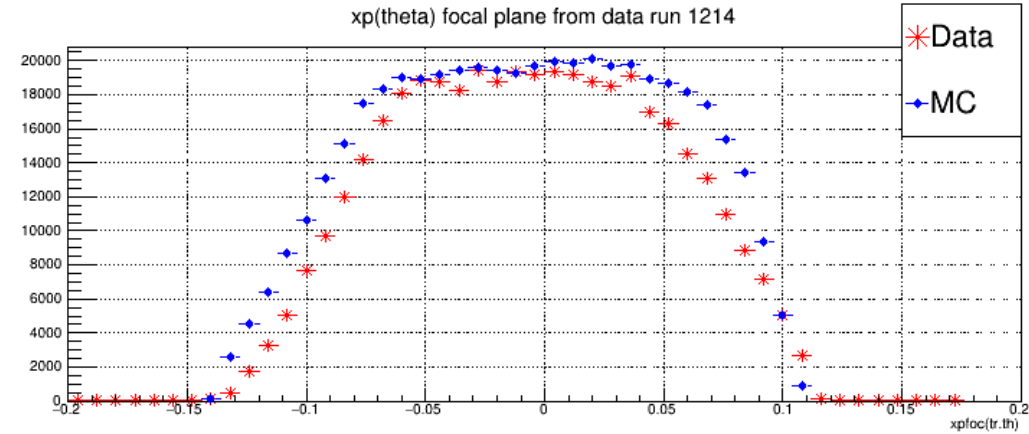

- Dave Gaskell provided edited version of his externals table producer

Weighting

- Interpolate between 4 points to determine the cross section for the event

10.600	2.945	20.830	7.2914	0.92223
10.600	2.945	20.930	7.1027	0.92386
10.600	2.965	20.830	7.2199	0.92480
10.600	2.965	20.930	7.0319	0.92643

zstar weighted

Comparison

DP from data run 1214

Cuts applied to Data

$E/p > 0.7$

$Cer > 1500$

$Beta > 0.5$

For non y_{tar} plots

$abs(Vz) < 9cm$

Y target from data run 1214

xp(theta) focal plane from data run 1214

yp(phi) focal plane from data run 1214

Sql MARATHONanalysis

```
MySQL [triton-work]> select * from MARATHONanalysis WHERE run_number <=1225;
```