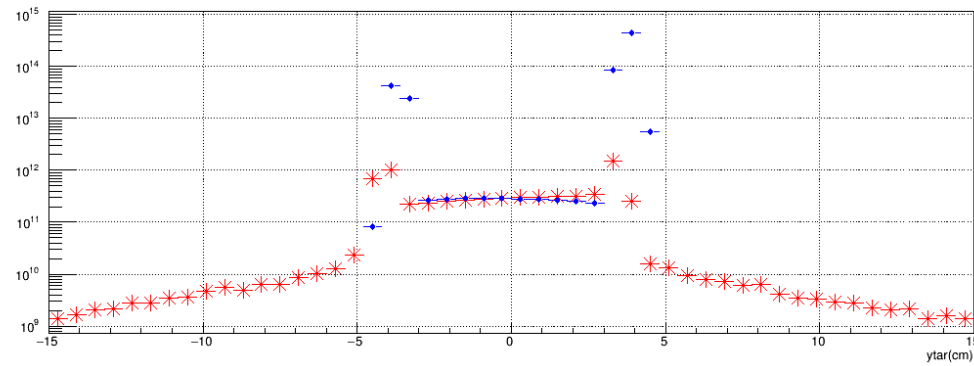

- Dave Gaskell provided edited version of his externals table producer

Weighting

- Interpolate between 4 points to determine the cross section for the event

10.600	2.945	20.830	7.2914	0.92223
10.600	2.945	20.930	7.1027	0.92386
10.600	2.965	20.830	7.2199	0.92480
10.600	2.965	20.930	7.0319	0.92643

zstar weighted

Comparison

DP from data run 1214

Cuts applied to Data

$E/p > 0.7$

$Cer > 1500$

$Beta > 0.5$

For non y_{tar} plots

$abs(Vz) < 9cm$

Y target from data run 1214

xp(theta) focal plane from data run 1214

yp(phi) focal plane from data run 1214

Sql MARATHONanalysis

```
MySQL [triton-work]> select * from MARATHONanalysis WHERE run_number <=1225;
```