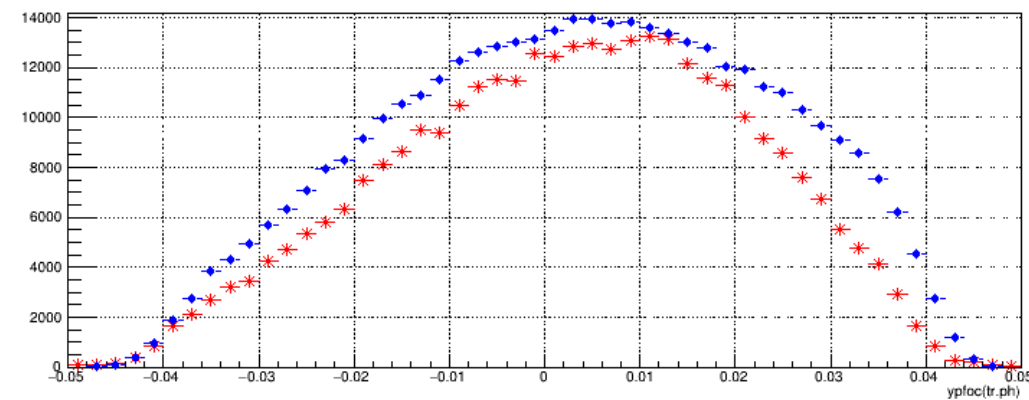

- Dave Gaskell provided edited version of his externals table producer

Weighting

- Interpolate between 4 points to determine the cross section for the event

10.600	2.945	20.830	7.2914	0.92223
10.600	2.945	20.930	7.1027	0.92386
10.600	2.965	20.830	7.2199	0.92480
10.600	2.965	20.930	7.0319	0.92643

zstar weighted

Comparison

DP from data run 1214

Cuts applied to Data

$E/p > 0.7$

$Cer > 1500$

$Beta > 0.5$

For non y_{tar} plots

$abs(Vz) < 9cm$

Y target from data run 1214

xp(theta) focal plane from data run 1214

yp(phi) focal plane from data run 1214

Sql MARATHONanalysis

```
MySQL [triton-work]> select * from MARATHONanalysis WHERE run_number <=1225;
```