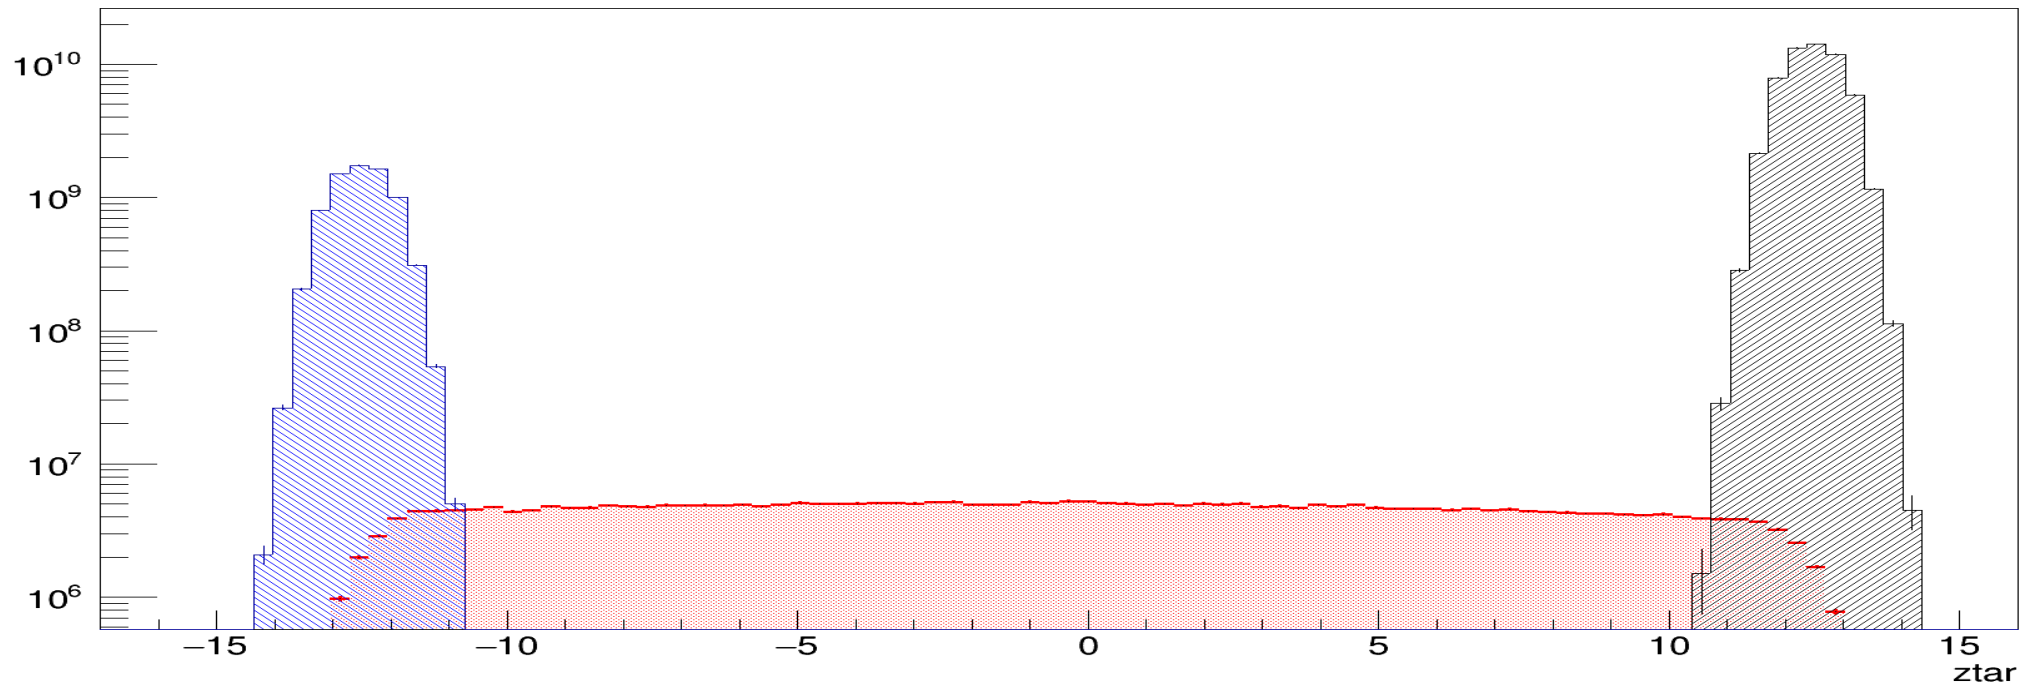

- Dave Gaskell provided edited version of his externals table producer

Weighting

- Interpolate between 4 points to determine the cross section for the event

10.600	2.945	20.830	7.2914	0.92223
10.600	2.945	20.930	7.1027	0.92386
10.600	2.965	20.830	7.2199	0.92480
10.600	2.965	20.930	7.0319	0.92643

zstar weighted

Comparison

DP from data run 1214

Cuts applied to Data

$E/p > 0.7$

$Cer > 1500$

$Beta > 0.5$

For non y_{tar} plots

$abs(Vz) < 9cm$

Y target from data run 1214

xp(theta) focal plane from data run 1214

yp(phi) focal plane from data run 1214

Sql MARATHONanalysis

```
MySQL [triton-work]> select * from MARATHONanalysis WHERE run_number <=1225;
```